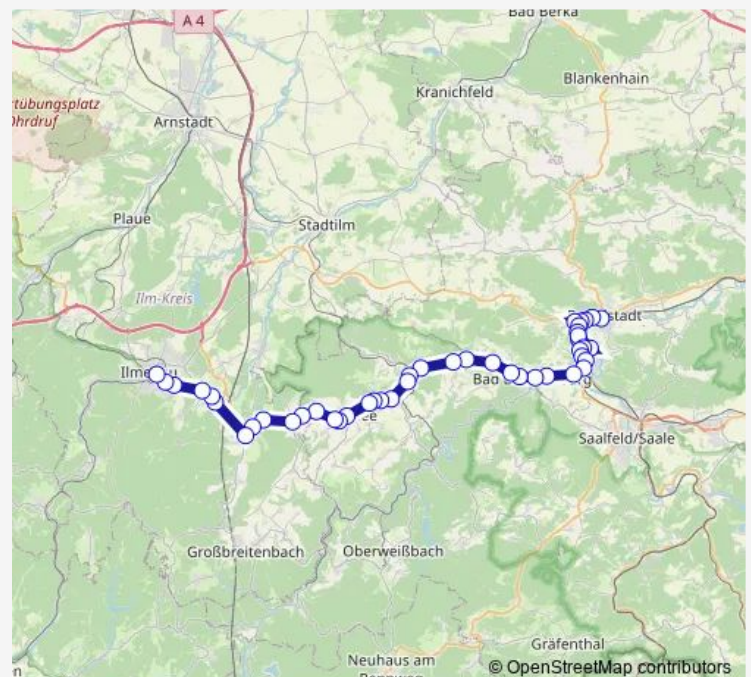

### Route schedule

Gehren, Markt — Königsee, Gymnasium

Monday 07:12

Tuesday 07:12

Wednesday 07:12

Thursday 07:12

Friday 07:12

Saturday —

### Route info

Direction: Gehren, Markt

Stops: 8

Trip Duration: 0 hour 13 min