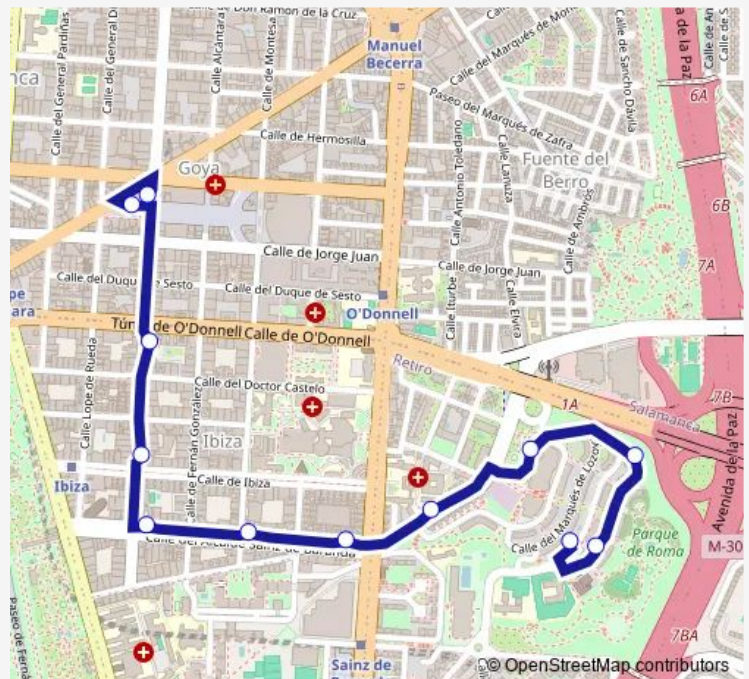

Felipe li

Felipe li

Route schedule

Parque Roma — Felipe li

Monday	06:15-23:15
Tuesday	06:15-23:15
Wednesday	06:15-23:15
Thursday	06:15-23:15
Friday	06:15-23:15
Saturday	06:15-23:15
Sunday	07:20-23:15

Route info

Direction: Parque Roma

Stops: 12

Trip Duration: 0 hour 20 min

Direction

Felipe li — Parque Roma

10 stops

[Open route schedule](#)

Felipe li

Parque Roma

Route schedule

Felipe li — Parque Roma

Monday	06:30-23:30
Tuesday	06:30-23:30
Wednesday	06:30-23:30
Thursday	06:30-23:30
Friday	06:30-23:30
Saturday	06:30-23:30
Sunday	07:40-23:30

Route info

Direction: Felipe li