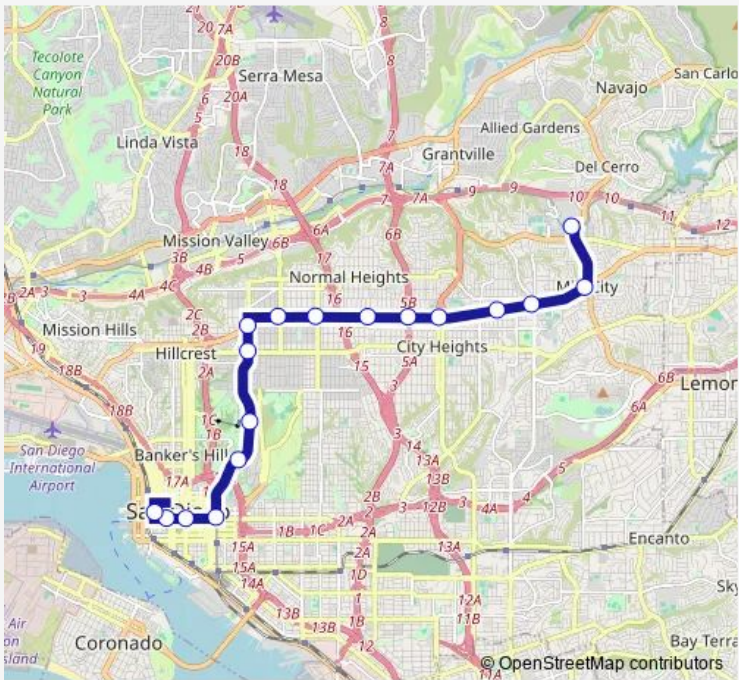

Bus 215 Mid-City Rapid

[Go to website](#)

Direction
 Santa Fe Depot Transit Center — Sdsu Transit Center
 17 stops
[Open route schedule](#)

- Santa Fe Depot Transit Center
- Broadway & 1st Av
- Broadway & 5th Av
- 11th Av & Broadway
- Park Bl & Naval Hospital
- Park Bl & Zoo Pl
- Park Bl & University Av
- Park Bl & Howard Av
- El Cajon Bl & Texas St
- El Cajon Bl & 30th St
- El Cajon Bl & 35th St
- El Cajon Bl & I-15 Transit Plaza
- El Cajon Bl & 43rd St
- El Cajon Bl & Winona Av
- El Cajon Bl & 54th St
- College Av & El Cajon Bl
- Sdsu Transit Center

Route schedule
 Santa Fe Depot Transit Center — Sdsu Transit Center

Monday	04:32-01:13 ⁺¹
Tuesday	04:32-01:13 ⁺¹
Wednesday	04:32-01:13 ⁺¹
Thursday	04:32-01:13 ⁺¹
Friday	04:32-01:13 ⁺¹
Saturday	04:55-01:13 ⁺¹
Sunday	04:55-01:13 ⁺¹

Route info
 Direction: Santa Fe Depot Transit Center
 Stops: 17
 Trip Duration: 0 hour 48 min

215 — Mid-City Rapid **BusMaps**

Direction

Sdsu Transit Center — India St & C St

17 stops

[Open route schedule](#)

India St & C St

Route schedule

Sdsu Transit Center — India St & C St

Monday	04:26-00:45 ⁺¹
Tuesday	04:26-00:45 ⁺¹
Wednesday	04:26-00:45 ⁺¹
Thursday	04:26-00:45 ⁺¹
Friday	04:26-00:45 ⁺¹
Saturday	04:48-00:20 ⁺¹
Sunday	04:48-00:20 ⁺¹