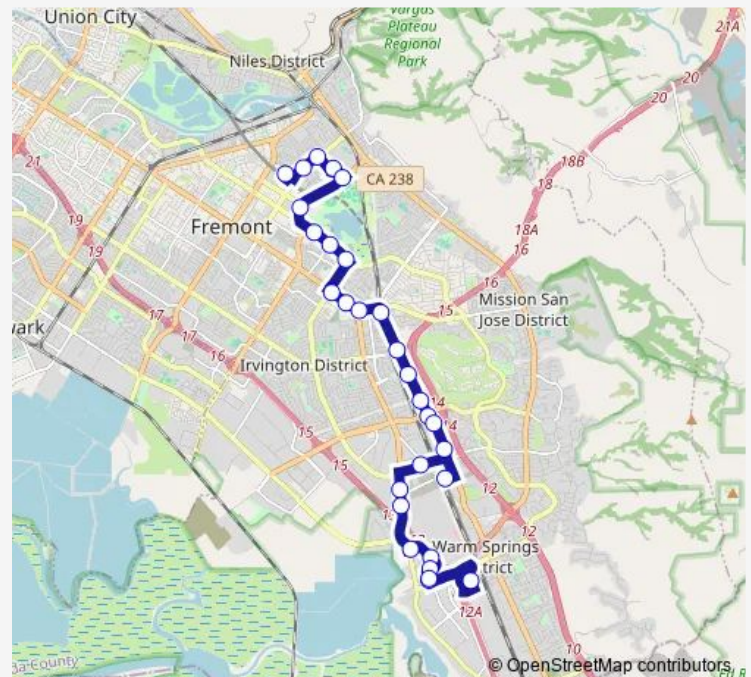

### Route schedule

Fremont Bart — Landing Pkwy & Warren Av

Monday 06:20-20:20

Tuesday 06:20-20:20

Wednesday 06:20-20:20

Thursday 06:20-20:20

Friday 06:20-20:20

Saturday —

### Route info

Direction: Fremont Bart

Stops: 29

Trip Duration: 0 hour 47 min

215 — Osgood - Warm Springs - Landing

Fremont Blvd & Ingot St

Fremont Blvd & Industrial Dr

Landing Parkway & Fremont Blvd

[Open route schedule](#)

Landing Pkwy &amp; Warren Av

Landing Pkwy &amp; Tennis Court

Landing Pkwy &amp; Fremont Blvd

Fremont Blvd &amp; I 880 Fwy

Fremont Blvd &amp; Industrial Dr

S Grimmer Blvd &amp; Wisdom Way

## Route schedule

Landing Pkwy &amp; Warren Av — Fremont Bart

Monday 07:20-21:20

Tuesday 07:20-21:20

Wednesday 07:20-21:20

Thursday 07:20-21:20

Friday 07:20-21:20

Saturday —