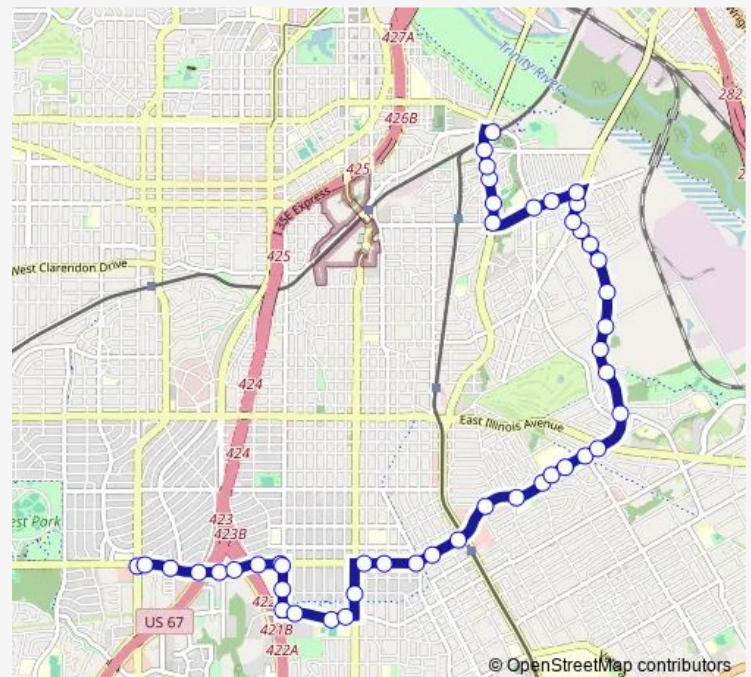

Thursday 04:16-23:57

Friday 04:16-23:57

Saturday 05:00-00:16⁺¹

Sunday 05:00-00:16⁺¹

Route info

Direction: Polk @ Kiest - N - Ns

Stops: 46

Trip Duration: 0 hour 31 min