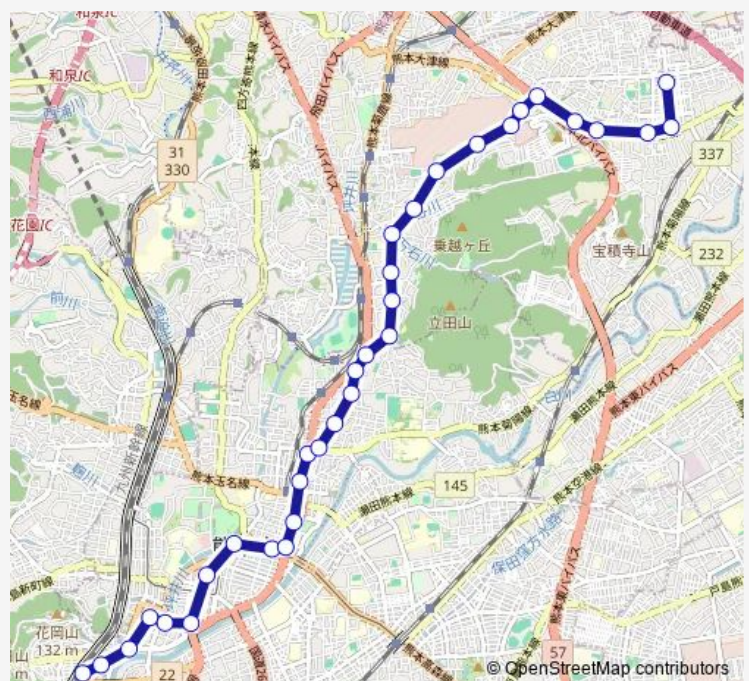

Thursday 06:42

Friday 06:42

Saturday —

Sunday —

Route info

Direction: 熊本駅前

Stops: 33

Trip Duration: 0 hour 47 min