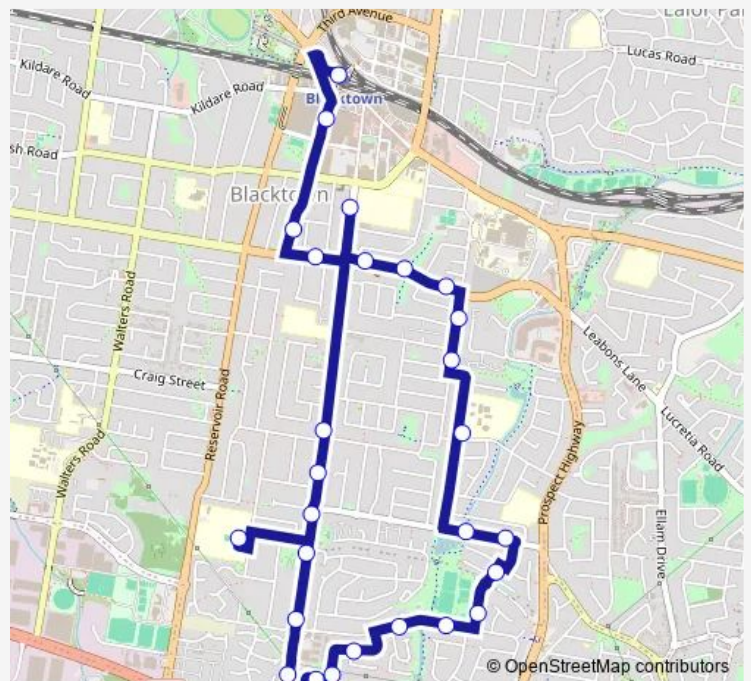

Lock St Opp Sutton St

Lock St Opp Malcolm St

Mitchell High School, Pendant Av

Lancelot St After Pendant Av

Lancelot St Opp Erith St

Dinton St At Foss St

Dinton St Before Myrtle St

Myrtle St After Norman St

Myrtle St Before Oaktree Gr

Rydal St At Roath Pl

Rydal St At Ollier Cres

Ollier Cr At Slade Pl

Flushcombe Rd After Azalea St

Route schedule

Blacktown Interchange — Flushcombe Rd Opp Patrician Brothers College

Monday	08:14
Tuesday	08:14
Wednesday	08:14
Thursday	08:14
Friday	08:14
Saturday	—
Sunday	—

Route info

Direction: Blacktown Interchange

Stops: 27

Trip Duration: 0 hour 27 min

6018 — Blacktown Station to Patrician Brothers College via Nagle College **BusMaps**