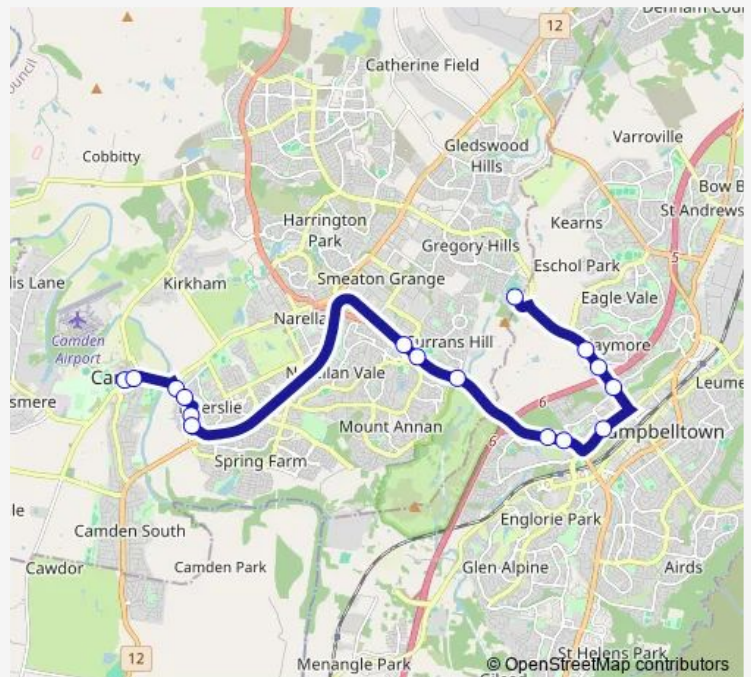

School Bus 6018 Camden to St Gregorys College

[Go to website](#)

Direction

John St Before Argyle St — St Gregory's College Campbelltown

16 stops

[Open route schedule](#)

- John St Before Argyle St
- Argyle St At Elizabeth St
- Macarthur Rd Before Harrington St
- Macarthur Rd Before Burrawong Cres
- Macarthur Early Learning, Macarthur Rd
- Macathur Rd Opp River Rd
- Narellan Rd Before Hartley Rd
- Narellan Rd After Hartley Rd
- Narellan Rd After Tramway Dr
- Narellan Rd Opp William Downes Av
- Narellan Rd Opp Campbelltown Tafe
- Blaxland Rd After The Kraal Dr
- Badgally Rd After Johnson Rd
- Thomas Burke Reserve, Badgally Rd
- Blairmount Public School, Badgelly Rd
- St Gregory's College Campbelltown

Route schedule

John St Before Argyle St — St Gregory's College Campbelltown

Monday	07:38
Tuesday	07:38
Wednesday	07:38
Thursday	07:38
Friday	—
Saturday	—
Sunday	—

Route info

Direction: John St Before Argyle St

Stops: 16

Trip Duration: 0 hour 38 min

6018 — Camden to St Gregorys College

6018 School Bus time schedules and route maps are available in an offline PDF at busmaps.com. Use the busmaps.com website to see live bus times, train schedule or subway schedule, and step-by-step directions for all public transit in Campbelltown