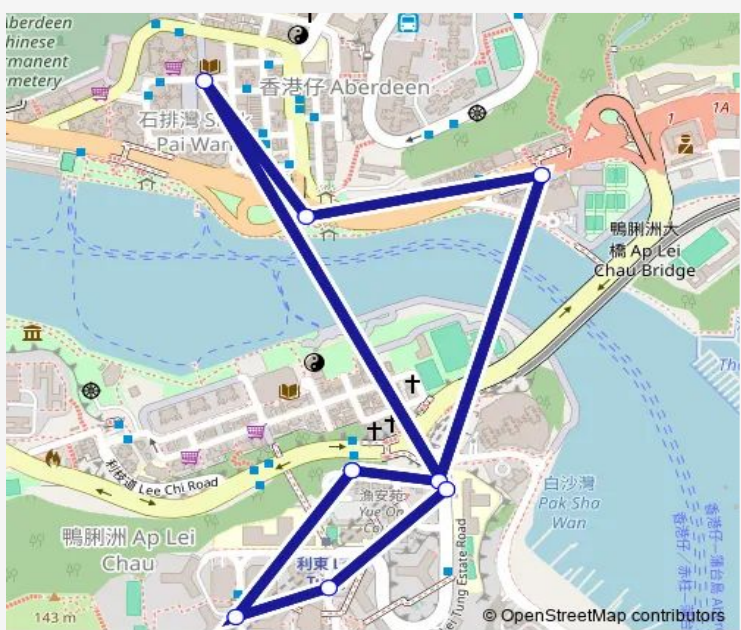

Route schedule
YUE ON Court Road, Opposite TO Choi ON House|Yue ON Court Road, Choi ON House|Yue ON Court Road, Opposite Choi ON House — YUE ON Court Road, Opposite TO Choi ON House|Yue ON Court Road, Choi ON House|Yue ON Court Road, Opposite Choi ON House

Monday	06:30-23:48
Tuesday	06:30-23:48
Wednesday	06:30-23:48
Thursday	06:30-23:48
Friday	06:30-23:48
Saturday	06:30-23:48
Sunday	06:30-23:48

Route info

Direction: YUE ON Court Road, Opposite TO Choi ON House|Yue ON Court Road, Choi ON House|Yue ON Court Road, Opposite Choi ON House

Stops: 9

Trip Duration: 0 hour 11 min