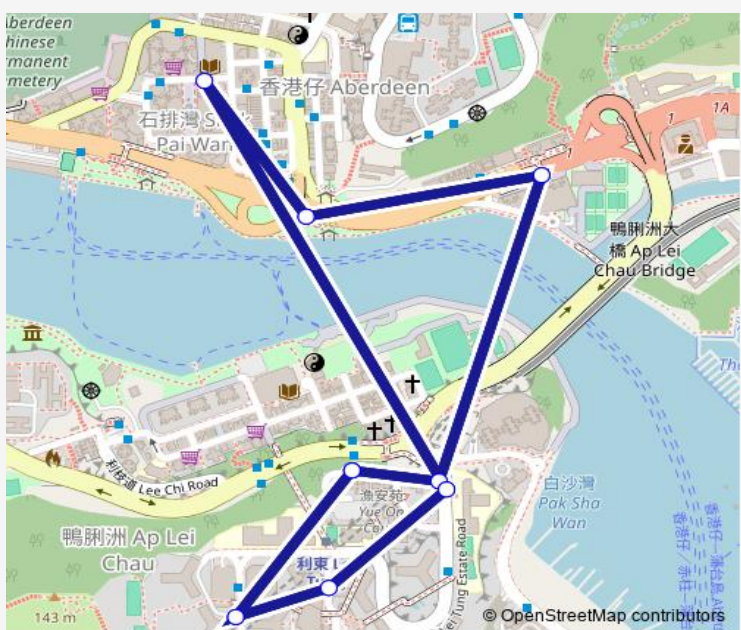

Route schedule
YUE ON Court Road, Opposite TO Choi ON House|Yue ON Court Road, Choi ON House|Yue ON Court Road, Opposite Choi ON House — YUE ON Court Road, Opposite TO Choi ON House|Yue ON Court Road, Choi ON House|Yue ON Court Road, Opposite Choi ON House

Monday	06:30-23:48
Tuesday	06:30-23:48
Wednesday	06:30-23:48
Thursday	06:30-23:48
Friday	06:30-23:48
Saturday	06:30-23:48
Sunday	06:30-23:48

Route info

Direction: YUE ON Court Road, Opposite TO Choi ON House|Yue ON Court Road, Choi ON House|Yue ON Court Road, Opposite Choi ON House

Stops: 9

Trip Duration: 0 hour 11 min