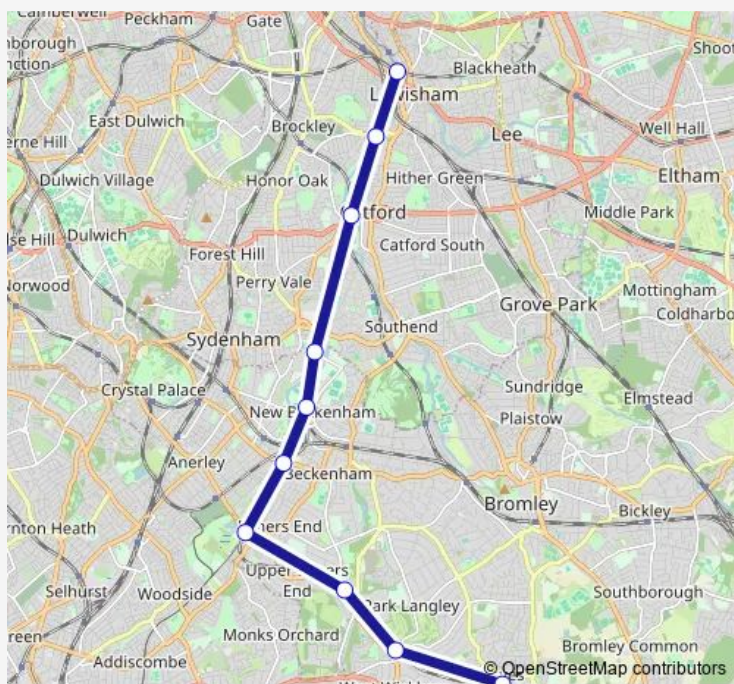

Rail Replacement Bus Service Se:Lew->Hys SE replacement bus service from LEW to Hys

[Go to website](#)

Direction

Lewisham — Hayes (Kent)

10 stops

[Open route schedule](#)

- Lewisham
- Ladywell
- Catford Bridge
- Lower Sydenham
- New Beckenham
- Clock House
- Elmers End
- Eden Park
- West Wickham
- Hayes (Kent)

Route schedule

Lewisham — Hayes (Kent)

Monday	00:10-23:50
Tuesday	23:50
Wednesday	23:50
Thursday	23:50
Friday	—
Saturday	—
Sunday	08:10-00:10 ⁺¹

Route info

Direction: Lewisham

Stops: 10

Trip Duration: 0 hour 58 min