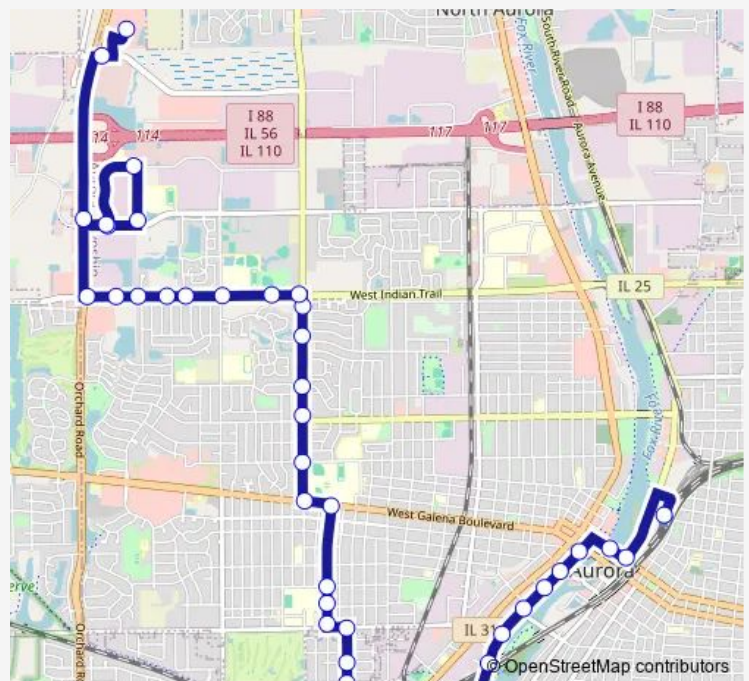

Saturday 07:53-17:55

Sunday —

Route info

Direction: Woodman's Food Market

Stops: 44

Trip Duration: 0 hour 37 min

524 — West Aurora

Gladstone Ave & Marseillaise Pl

Lake St & Rathbone Ave

Rathbone Ave & Bowditch St

Rathbone Ave & Bishop Ave

Rathbone Ave & Oliver Rd/River St

River St & Sard Ave

680 S River St (Hesed House)

River St & 3rd St

River St & Prairie St

Friday 06:40-15:10

Saturday 07:10-18:10

Sunday —

Route info

Direction: Aurora Transportation Center Bay A

Stops: 44

Trip Duration: 0 hour 36 min

Randall Rd & Plum St

Route info

Direction: Aurora Transportation Center Bay A

Stops: 36

Trip Duration: 0 hour 28 min

Randall Rd & Plum St

Randall Rd & Illinois Ave

Randall Rd & Monomoy St

Randall Rd & Colorado Ave