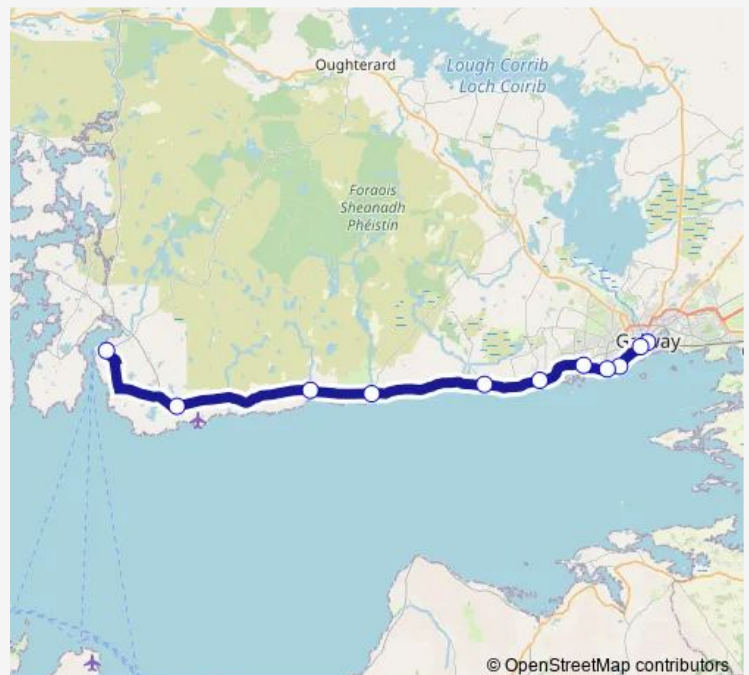

## Route schedule

Queen Street — Rossaveal

Monday 09:30-17:15

Tuesday 09:30-17:15

Wednesday 09:30-17:15

Thursday 09:30-17:15

Friday 09:30-17:15

Saturday 09:30-17:15

## Route info

Direction: Queen Street

Stops: 11

Trip Duration: 0 hour 50 min

■ 524 — Queen Street Galway - Rossaveal

**BusMaps**

**Direction**

Rossaveal — Queen Street

11 stops

[Open route schedule](#)

Rossaveal

Inverin

Inverin

Furbo Bridge

Furbo

Barna