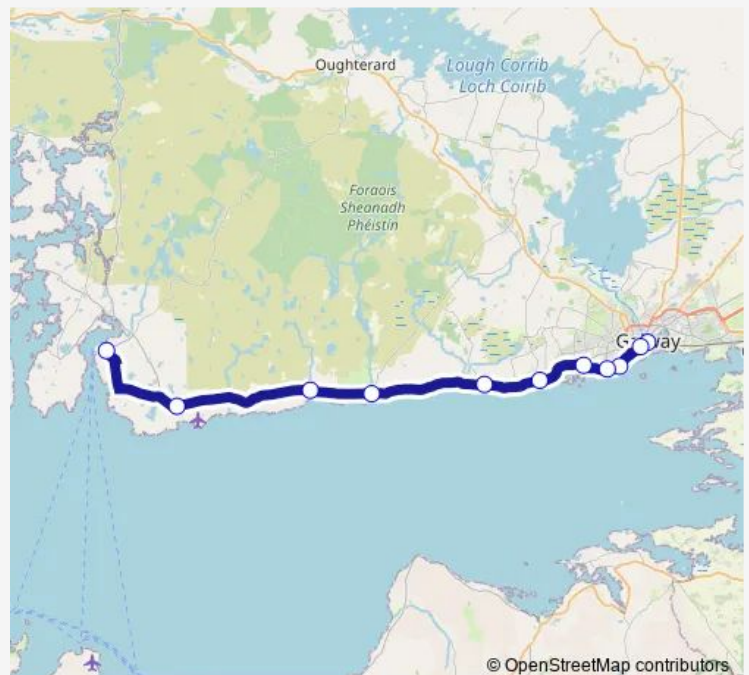

## Route schedule

Victoria Place — Ros an Mhíl

Monday 09:30-17:15

Tuesday 09:30-17:15

Wednesday 09:30-17:15

Thursday 09:30-17:15

Friday 09:30-17:15

Saturday 09:30-17:15

## Route info

Direction: Victoria Place

Stops: 11

Trip Duration: 0 hour 50 min

## Route schedule

Ros an Mhíl — Victoria Place

Monday	09:00-18:00
Tuesday	09:00-18:00
Wednesday	09:00-18:00
Thursday	09:00-18:00
Friday	09:00-18:00
Saturday	09:00-18:00
Sunday	09:00-18:00