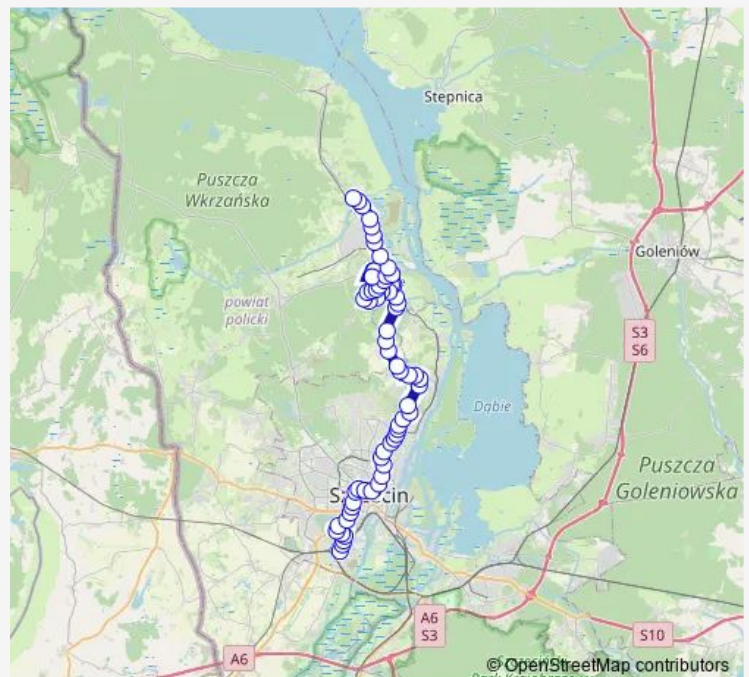

Thursday 03:05-01:45⁺¹

Friday 03:05-01:45⁺¹

Saturday 03:05-01:45⁺¹

Sunday 03:05-01:45⁺¹

Route info

Direction: Pomorzany Dobrzyńska 11

Stops: 70

Trip Duration: 1 hour 4 min