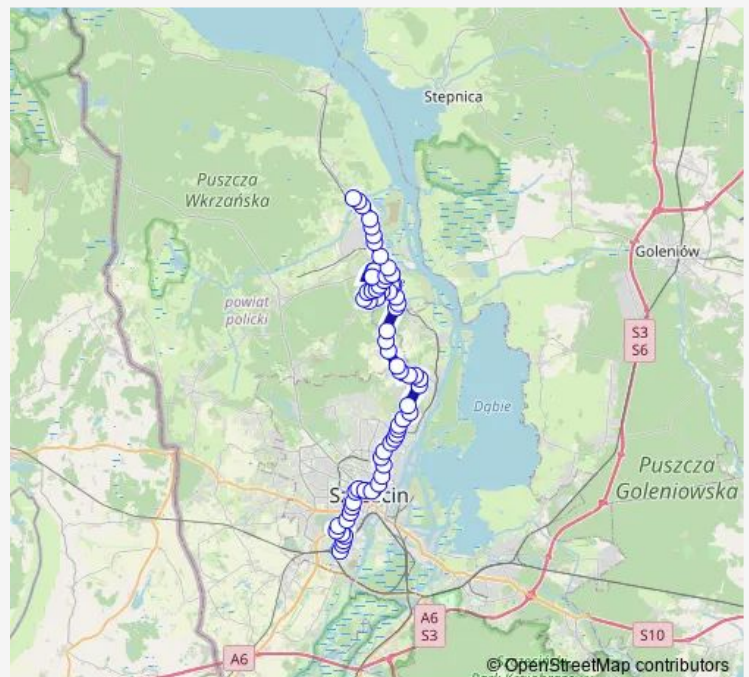

Thursday 03:05-01:45⁺¹

Friday 03:05-01:45⁺¹

Saturday 03:05-01:45⁺¹

Sunday 03:05-01:45⁺¹

Route info

Direction: Pomorzany Dobrzyńska 11

Stops: 70

Trip Duration: 1 hour 4 min