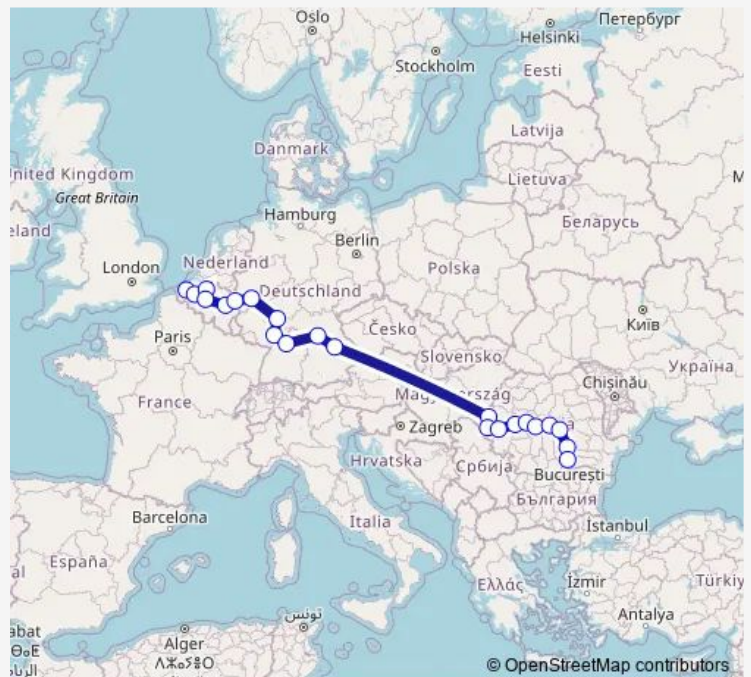

Antwerpen (Atlassib)

Bruxelles, Rue Royale

Liège

Aachen

Koln

Frankfurt (Bucarest Line)

Mannheim

Heilbronn

Fagaras

Brasov

Ploiesti

Route schedule

Brugge, Stationsplein — Bucuresti

Monday 04:45

Tuesday —

Wednesday —

Thursday —

Friday —

Saturday 04:45

Sunday —

Route info

Direction: Brugge, Stationsplein

Stops: 22

Trip Duration: 41 hour 45 min

Nurnberg

Heilbronn

Mannheim

Frankfurt (Bucarest Line)

Koln

Aachen

Liège

Bruxelles, Rue Royale