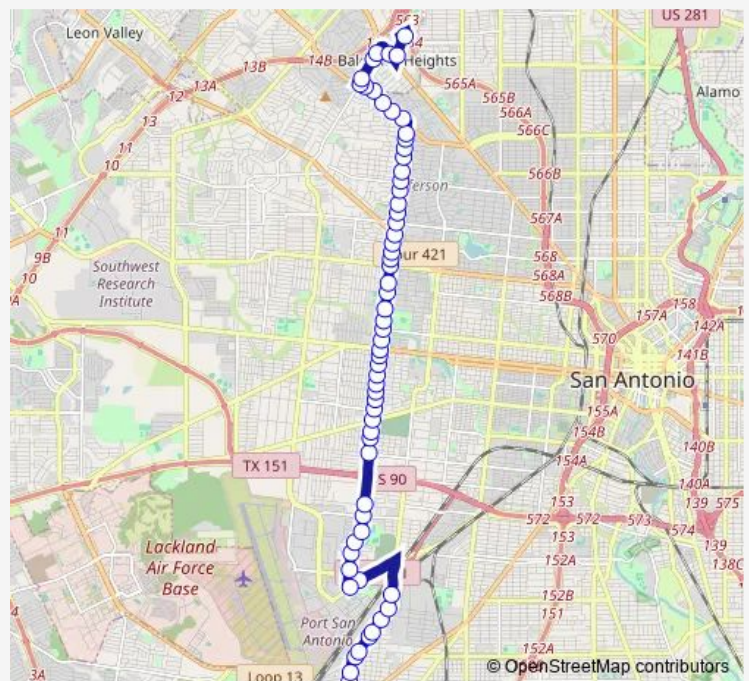

ST. Cloud Opposite John Page

ST. Cloud & Donaldson

ST. Cloud & Senisa

ST. Cloud & Seeling

**Route schedule**

Crossroads Park & Ride — Briggs Ave. Bet. Barlite & Somers

Monday 04:48-21:50

Tuesday 04:48-21:50

Wednesday 04:48-21:50

Thursday 04:48-21:50

Friday 04:48-21:50

Saturday 05:55-20:36

Sunday 06:55-20:50

**Route info**

Direction: Crossroads Park & Ride

Stops: 74

Trip Duration: 0 hour 45 min

524 — General McMullen Frequent

St. Cloud opposite Summit

ST. Cloud & Woodlawn

ST. Cloud & Bandera

Gen. McMullen & Cincinnati

Gen. McMullen & Texas

Gen. McMullen & Waverly