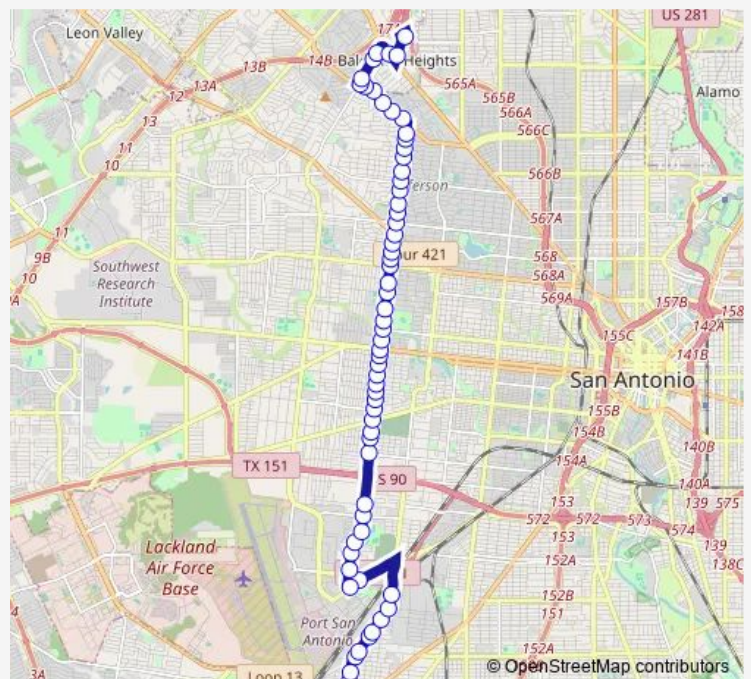

ST. Cloud Opposite John Page

ST. Cloud & Donaldson

ST. Cloud & Senisa

ST. Cloud & Seeling

Route schedule

Crossroads Park & Ride — Briggs Ave. Bet. Barlite & Somers

Monday 04:48-21:50

Tuesday 04:48-21:50

Wednesday 04:48-21:50

Thursday 04:48-21:50

Friday 04:48-21:50

Saturday 05:55-20:36

Sunday 06:55-20:50

Route info

Direction: Crossroads Park & Ride

Stops: 74

Trip Duration: 0 hour 42 min

524 — General McMullen Frequent

St. Cloud opposite Summit

ST. Cloud & Woodlawn

ST. Cloud & Bandera

Gen. McMullen & Cincinnati

Gen. McMullen & Texas

Gen. McMullen & Waverly