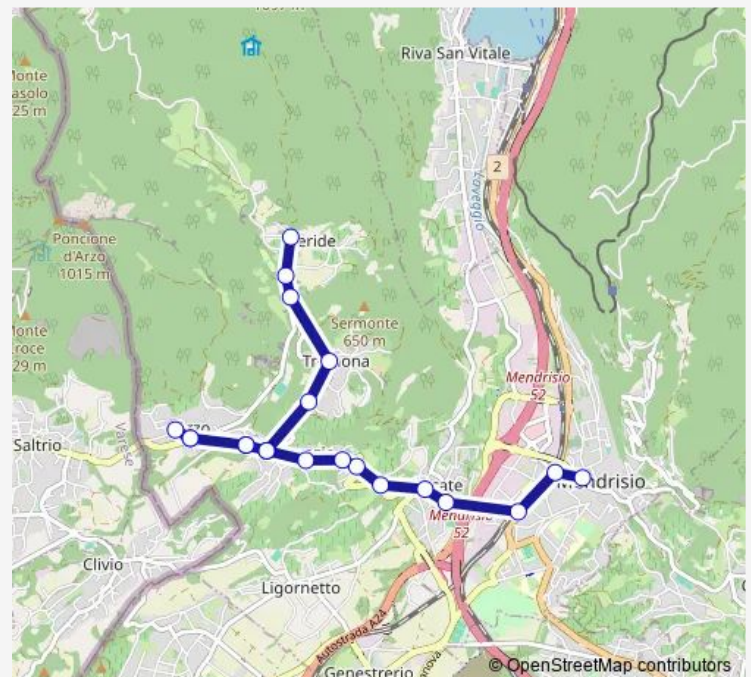

Thursday 05:25-23:57

Friday 05:25-23:57

Saturday 05:57-23:57

Sunday 05:57-23:57

Route info

Direction: Mendrisio, Autosilo

Stops: 21

Trip Duration: 0 hour 28 min

524

BusMaps

Direction

Tremona, Teia — Meride, Paese

5 stops

[Open route schedule](#)

Tremona, Teia

Tremona, Gurnaga

Thursday 05:25

Friday —

Saturday —

Sunday —

Route info

Direction: Tremona, Teia

Stops: 5

Trip Duration: 0 hour 7 min

Direction

Meride, Paese — Mendrisio, Autosilo

16 stops

[Open route schedule](#)

Meride, Paese

Meride, Campeggio

Meride, Alla Guana

Tremona, Gurnaga