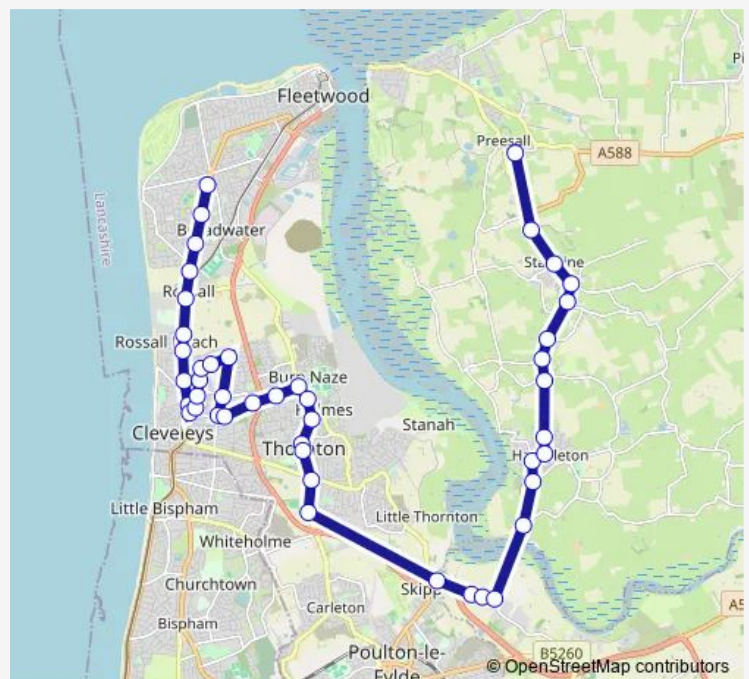

Bus 524 Fleetwood West View - Cleveleys – Preesall ST Aidans CETC

[Go to website](#)

Direction

Health Centre — St Aidan's CETC

45 stops

[Open route schedule](#)

- Health Centre
- Larkholme Lane
- Cardinal Allen HS
- South Strand
- Rossall Lane
- Westbourne Road
- Waygate
- Rossall Gardens
- Beach Road
- Methodist Church
- Stockdove Way
- Leicester Avenue
- Westmorland Avenue
- Oxenholme Avenue
- Blythe Avenue
- Park Terminus
- North Drive
- West Drive
- Stockdove Wood
- Central Avenue North
- Tennyson Avenue

Route schedule

Health Centre — St Aidan's CETC

Monday	07:30
Tuesday	07:30
Wednesday	07:30
Thursday	07:30
Friday	07:30
Saturday	—
Sunday	—

Route info

Direction: Health Centre

Stops: 45

Trip Duration: 0 hour 55 min

Neville Drive

Four Lane Ends

Marsh Mill

Gardeners Arms

Trunnah Church

Reta Drive

Route schedule

St Aidan's CETC — Health Centre

Direction: St Aidan's CETC

Stops: 46

Trip Duration: 0 hour 50 min

Fleetwood Road

Tennyson Avenue

Central Avenue North

Stockdove Wood

West Drive junction