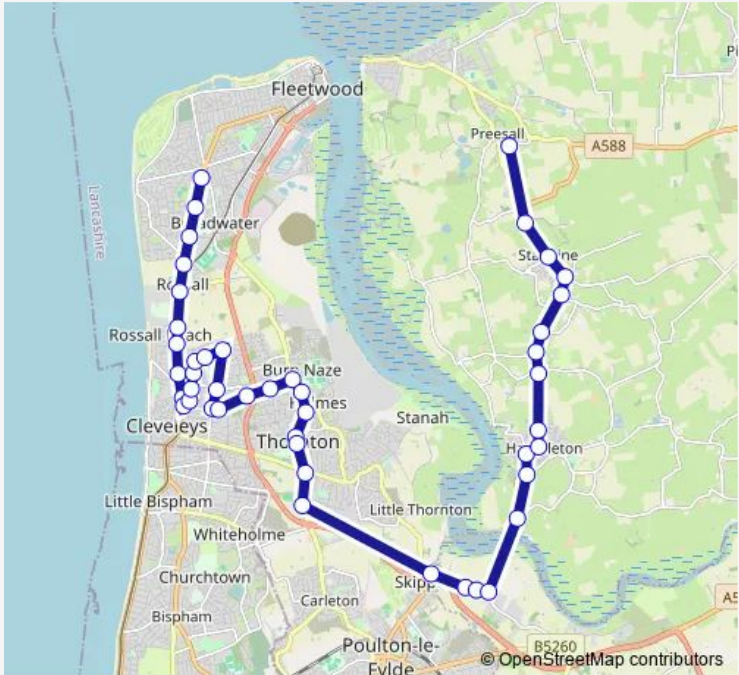

## Bus 524 Fleetwood West View - Cleveleys – Preesall ST Aidans CETC

[Go to website](#)

**Direction**  
Health Centre — St Aidan's CETC

45 stops

[Open route schedule](#)

- Health Centre
- Larkholme Lane
- Cardinal Allen HS
- South Strand
- Rossall Lane
- Westbourne Road
- Waygate
- Rossall Gardens
- Beach Road
- Methodist Church
- Stockdove Way
- Leicester Avenue
- Westmorland Avenue
- Oxenholme Avenue
- Blythe Avenue
- Park Terminus
- North Drive
- West Drive
- Stockdove Wood
- Central Avenue North
- Tennyson Avenue

Route schedule  
Health Centre — St Aidan's CETC

Monday	07:30
Tuesday	07:30
Wednesday	07:30
Thursday	07:30
Friday	07:30
Saturday	—
Sunday	—

Route info

Direction: Health Centre

Stops: 45

Trip Duration: 0 hour 55 min

St Aidan's CETC

**Direction**

St Aidan's CETC — Health Centre

46 stops

[Open route schedule](#)

St Aidan's CETC

The Ferns

Mill House

## Route info

Direction: St Aidan's CETC

Stops: 46

Trip Duration: 0 hour 50 min

Fleetwood Road

Tennyson Avenue

Central Avenue North

Stockdove Wood