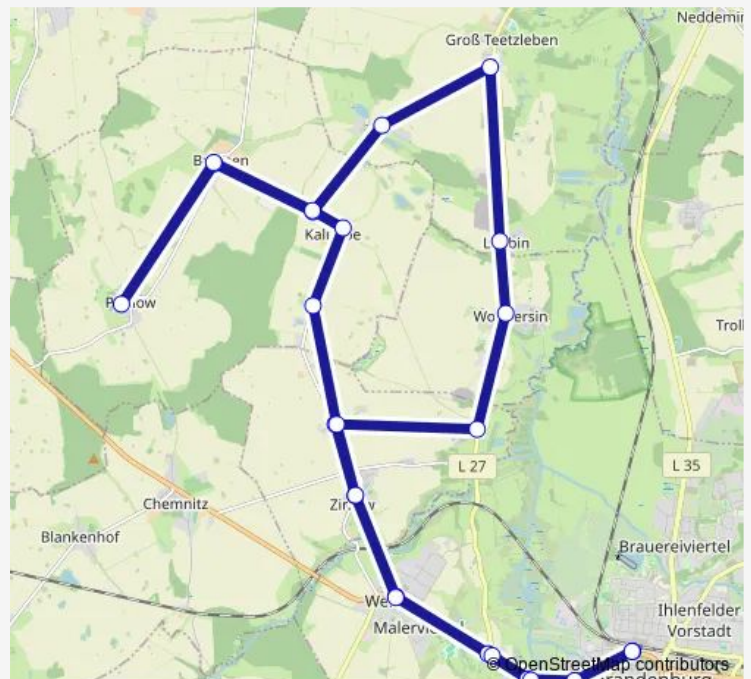

Schwarzer Weg

Zirzow, Ausbau

Zirzow

Route schedule

Neubrandenburg, ZOB (Ea) — Neubrandenburg, ZOB (Ea)

Monday 11:45-14:50

Tuesday 11:45-14:50

Wednesday 11:45-14:50

Thursday 11:45-14:50

Friday 11:45-14:50

Saturday —

Sunday —

Route info

Direction: Neubrandenburg, ZOB (Ea)

Stops: 26

Trip Duration: 1 hour 6 min

524

Neubrandenburg, Weitin Dorf

Neubrandenburg, An der Weistine

Neubrandenburg, Hopfenburg

Neubrandenburg, Hochschule

Neubrandenburg, ZOB (Ea)

Direction

Neubrandenburg, ZOB (Ea) — Neubrandenburg, ZOB (Ea)

25 stops

[Open route schedule](#)

Neubrandenburg, ZOB (Ea)

Neubrandenburg, Hochschule

Neubrandenburg, Hopfenburg

Neubrandenburg, An der Weitine

Neubrandenburg, Weitin Dorf

Zirzow