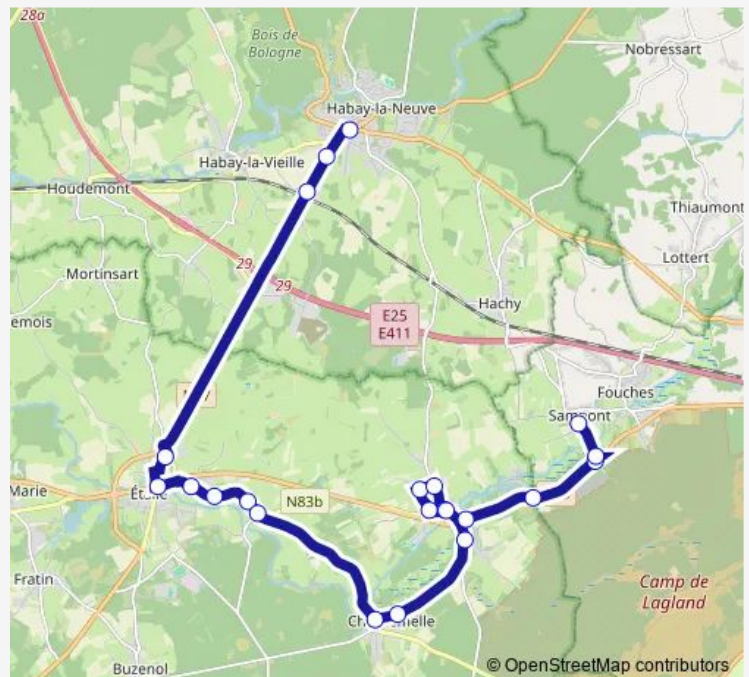

Thursday 16:25

Friday 16:25

Saturday —

Sunday —

Route info

Direction: Habay-LA-Neuve Place Nothomb

Stops: 22

Trip Duration: 0 hour 33 min