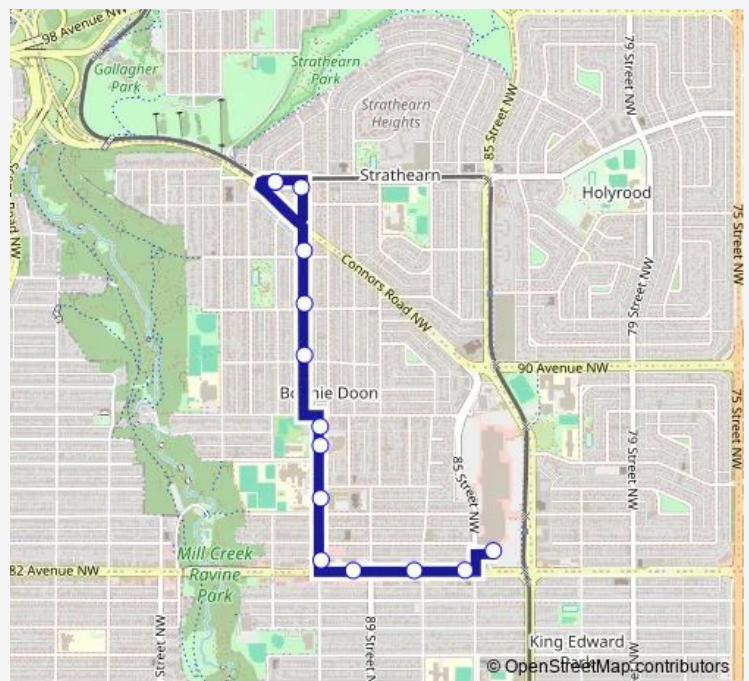

87 Street & 82 Avenue

89 Street & 82 Avenue

91 Street & 82 Avenue

91 Street & 84 Avenue

91 Street & 86 Avenue

92 Street & 90 Avenue

92 Street & 92 Avenue

92 Street & 93 Avenue

Donnell Road & 95 Avenue

92 Street & 95 Avenue

Donnell Road & 95 Avenue

Route schedule

Bonnie Doon Mall South Entrance — Donnell Road & 95 Avenue

Monday 09:01-17:00

Tuesday 09:01-17:00

Wednesday 09:01-17:00

Thursday 09:01-17:00

Friday 09:01-17:00

Saturday 10:30-16:30

Sunday 10:30-15:30

Route info

Direction: Bonnie Doon Mall South Entrance

Stops: 13

Trip Duration: 0 hour 8 min

524 — Bonnie Doon - Holyrood

Direction

Donnell Road & 95 Avenue — Bonnie Doon Mall South Entrance

13 stops

[Open route schedule](#)

Donnell Road & 95 Avenue

92 Street & 95 Avenue

87 Street & 95 Avenue