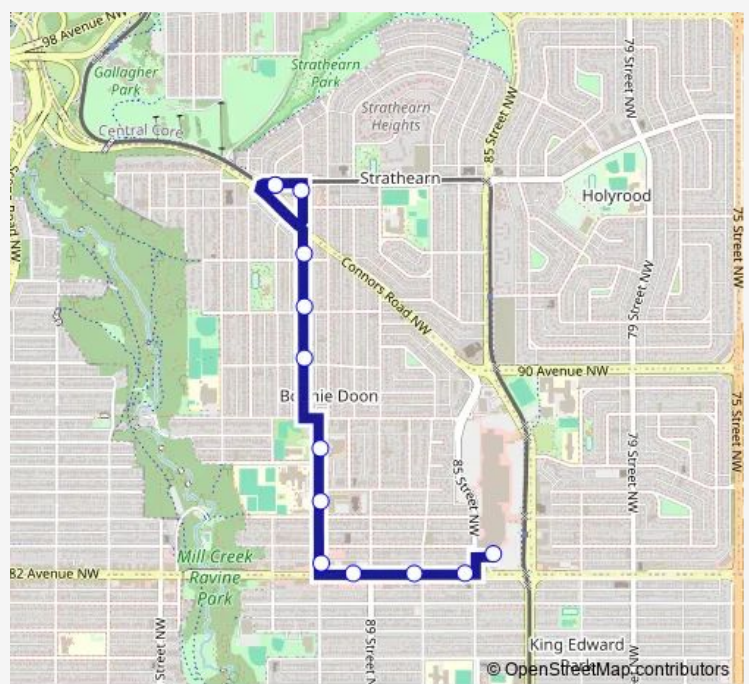

91 Street & 82 Avenue

91 Street & 84 Avenue

91 Street & 86 Avenue

91 Street & 88 Avenue

92 Street & 90 Avenue

92 Street & 92 Avenue

92 Street & 93 Avenue

Donnell Road & 95 Avenue

92 Street & 95 Avenue

Donnell Road & 95 Avenue

### Route schedule

Bonnie Doon Mall South Entrance — Donnell Road & 95 Avenue

Monday 09:01-17:00

Tuesday 09:01-17:00

Wednesday 09:01-17:00

Thursday 09:01-17:00

Friday 09:01-17:00

Saturday 10:30-16:30

### Route info

Direction: Bonnie Doon Mall South Entrance

Stops: 14

Trip Duration: 0 hour 9 min

524 — Bonnie Doon - Holyrood