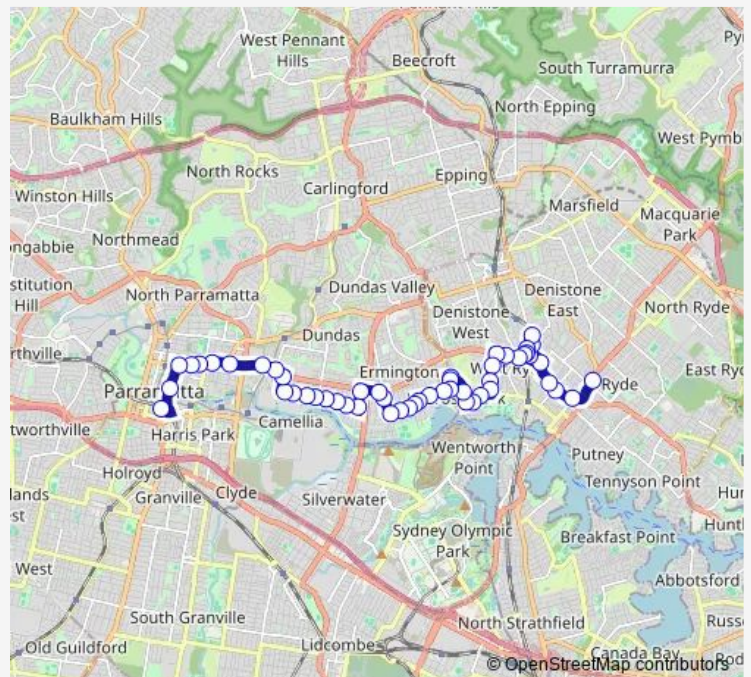

Thursday 05:31-18:22

Friday 05:31-18:22

Saturday 07:26-18:05

Sunday 07:26-18:05

**Route info**

Direction: Parramatta Station, Stand A3

Stops: 48

Trip Duration: 0 hour 45 min

524 — Ryde and West Ryde to Parramatta via Melrose Park **BusMaps**

Boronia St At Atkins Rd

Hope St At Hughes Av

Hope St Opp Waratah St

Hope St Before Wharf Rd

Wharf Rd Opp Jennifer Park

Taylor Av At Cobham Av

Victoria Rd Before Chatham Rd

Victoria Rd Before West Pde

West Ryde Station (Set Down)

West Ryde Station, Stand C

West Pde Before Miriam Rd

Ryedale Rd After Marlow Av

Ryde Eastwood Leagues Club, Ryedale Rd

Ryedale Rd Opp West Ryde Station

## Route info

Direction: Top Ryde City Shopping Centre, Devlin St

Stops: 52

Trip Duration: 0 hour 45 min

Hope St At Waratah St

Hope St At Hughes Av

Boronia St After Atkins Rd

Boronia St After Trumper St