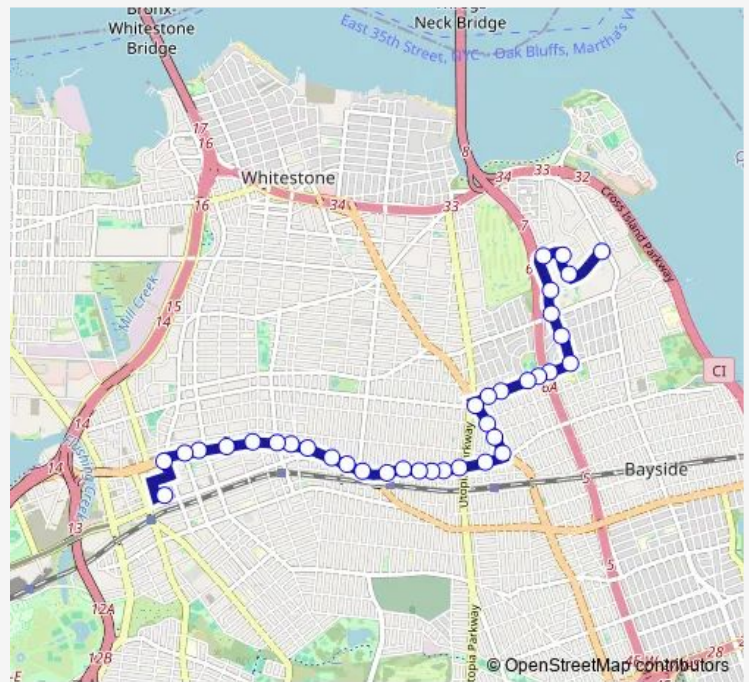

Route schedule

39 AV/138 St — 23 AV/Bell Blvd

Monday	00:40-01:10 ⁺¹
Tuesday	00:40-01:10 ⁺¹
Wednesday	00:40-01:10 ⁺¹
Thursday	00:40-01:10 ⁺¹
Friday	00:40-01:10 ⁺¹
Saturday	00:40-00:09 ⁺¹
Sunday	00:40-23:55

Route info

Direction: 39 AV/138 St

Stops: 37

Trip Duration: 0 hour 25 min

Q28 — Bayside - Flushing

Francis Lewis Blvd/33 Av

Francis Lewis Blvd/32 Rd

32 AV/200 St

211 ST/18 Av

211 ST/23 Av

23 AV/212 St

213 PL/BAY Terrace Shopping Center

23 AV/Bell Blvd

Direction

23 AV/Bell Blvd — 39 AV/Lippman Plaza

36 stops

Route info

Direction: 23 AV/Bell Blvd

Stops: 36

Trip Duration: 0 hour 35 min

Northern Blvd/159 St

Northern Blvd/157 St

Northern Blvd/154 St

Northern Blvd/Murray St