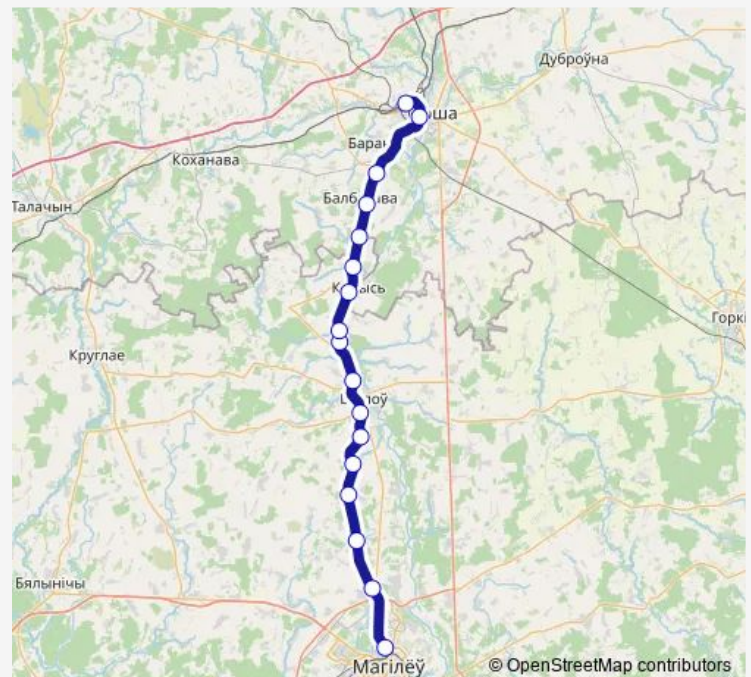

Monday 06:30-20:50

Tuesday 06:30-20:50

Wednesday 06:30-20:50

Thursday 06:30-20:50

Friday 06:30-20:50

Saturday 06:30-20:50

Sunday 06:30-20:50

**Route info**

Direction: ст. Магілёў-1

Stops: 17

Trip Duration: 1 hour 13 min

■ Могилев - Орша

BusMaps