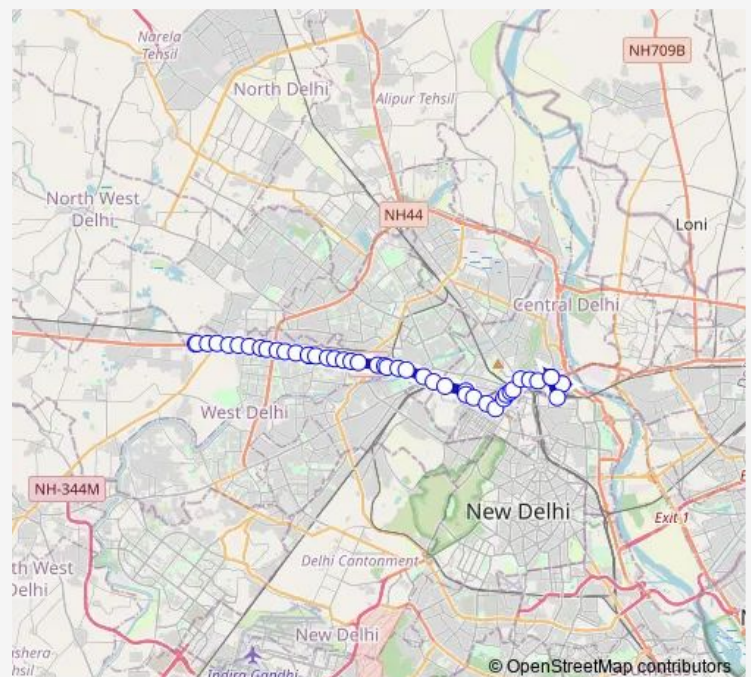

Thursday 06:35-21:40

Friday 06:35-21:40

Saturday 06:35-21:40

Sunday 06:35-21:40

Route info

Direction: Nangloi JJ Colony Lokesh Cinema

Stops: 45

Trip Duration: 1 hour 18 min

929down

Power House

Jaydev Park

Ram Pura

Ram Pura (Ashok Park)

Zakhira Flyover

Daya Basti Flyover

Anand Parbat Industrial Area