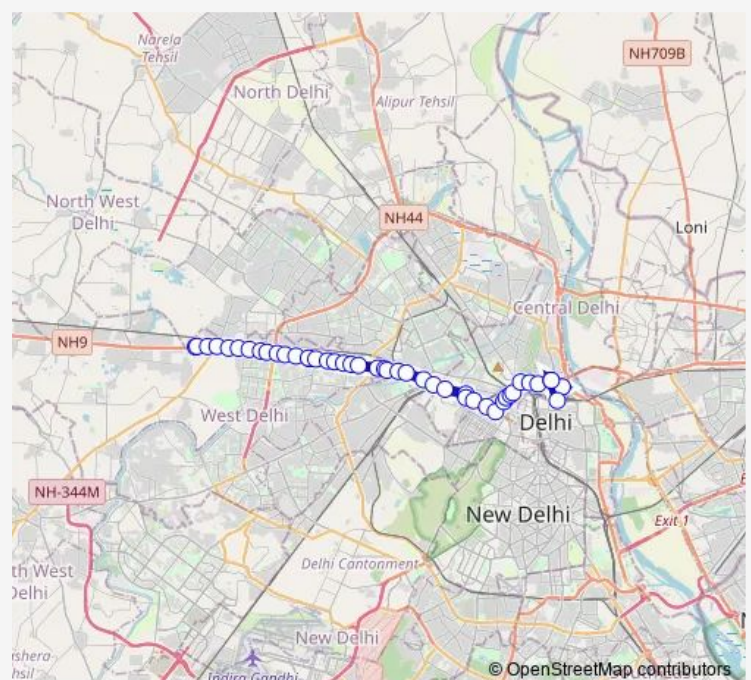

Shivaji Park

Maharaja Agrasen Hospital

Punjabi Bagh Terminal (Rohtak Road)

Route schedule

Nangloi JJ Colony Lokesh Cinema — Old Delhi Railway Station (T)

Monday 06:35-21:40

Tuesday 06:35-21:40

Wednesday 06:35-21:40

Thursday 06:35-21:40

Friday 06:35-21:40

Saturday 06:35-21:40

Sunday 06:35-21:40

Route info

Direction: Nangloi JJ Colony Lokesh Cinema

Stops: 45

Trip Duration: 1 hour 18 min

929down

Power House

Jaydev Park

Ram Pura

Ram Pura (Ashok Park)

Zakhira Flyover

Daya Basti Flyover

Anand Parbat Industrial Area