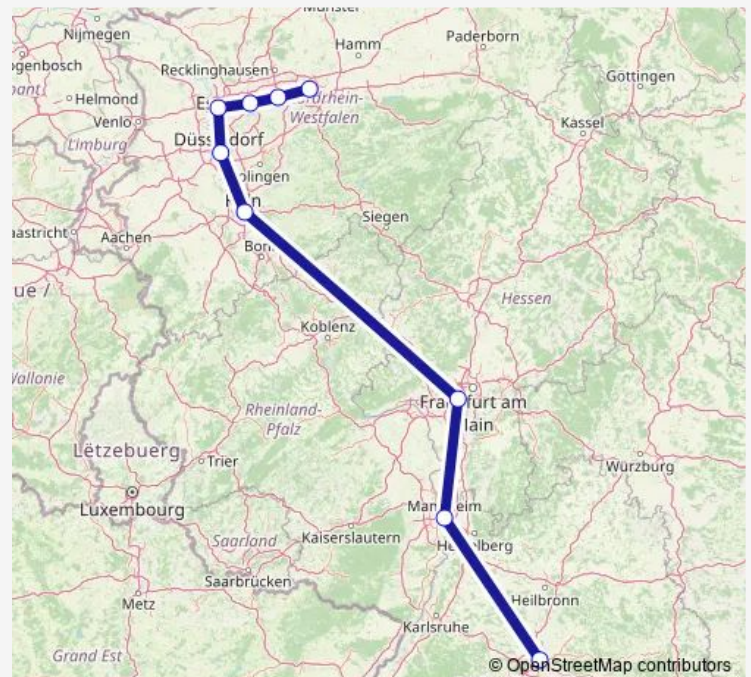

Rail ICE 914

[Go to website](#)

Direction

Stuttgart Hbf — Dortmund Hbf

9 stops

[Open route schedule](#)

Stuttgart Hbf

Mannheim Hbf

Frankfurt(M) Flughafen Fernbf

Köln Messe/Deutz Gl.11-12

Düsseldorf Hbf

Duisburg Hbf

Essen Hbf

Bochum Hbf

Dortmund Hbf

Route schedule

Stuttgart Hbf — Dortmund Hbf

Monday 10:41

Tuesday 10:41

Wednesday 10:41

Thursday —

Friday 10:41

Saturday 10:41

Sunday 10:41

Route info

Direction: Stuttgart Hbf

Stops: 9

Trip Duration: 3 hour 22 min

■ ICE 914

ICE 914 Rail time schedules and route maps are available in an offline PDF at busmaps.com. Use the busmaps.com website to see live bus times, train schedule or subway schedule, and step-by-step directions for all public transit in Stuttgart