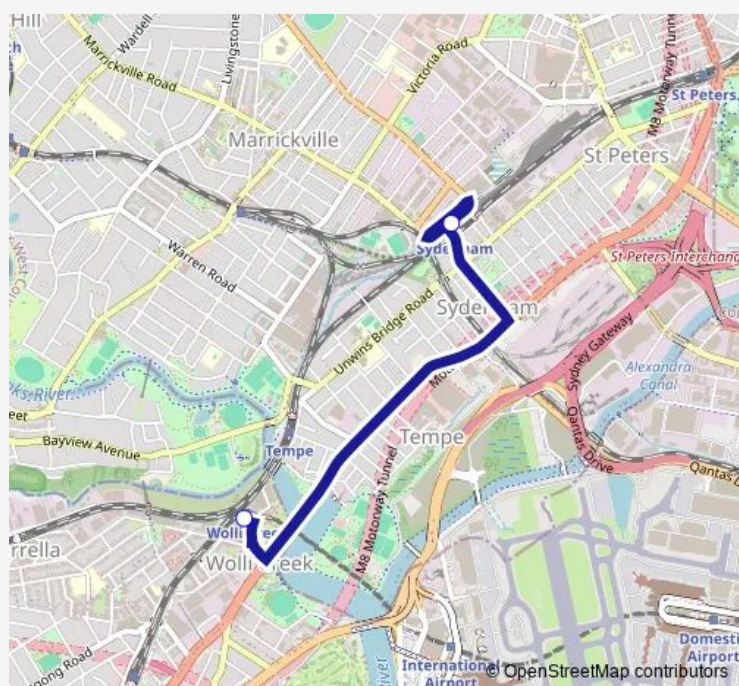

Rail Replacement Bus Service 34T4 Sydenham, then Wollie Creek

[Go to website](#)

Direction

Wollie Creek Station, Discovery Point PI — Sydenham Station, Railway Pde, Stand B

2 stops

[Open route schedule](#)

Wollie Creek Station, Discovery Point PI

Sydenham Station, Railway Pde, Stand B

Route schedule

Wollie Creek Station, Discovery Point PI — Sydenham Station, Railway Pde, Stand B

Monday	—
Tuesday	—
Wednesday	—
Thursday	—
Friday	—
Saturday	—
Sunday	12:52-15:52

Route info

Direction: Wollie Creek Station, Discovery Point PI

Stops: 2

Trip Duration: 0 hour 10 min

34T4 — Sydenham, then Wollie Creek

Direction

Sydenham Station, Railway Pde, Stand B — Wollli Creek Station, Discovery Point PI

2 stops

[Open route schedule](#)

Sydenham Station, Railway Pde, Stand B

Wollli Creek Station, Discovery Point PI

Route schedule

Sydenham Station, Railway Pde, Stand B — Wollli Creek Station, Discovery Point PI