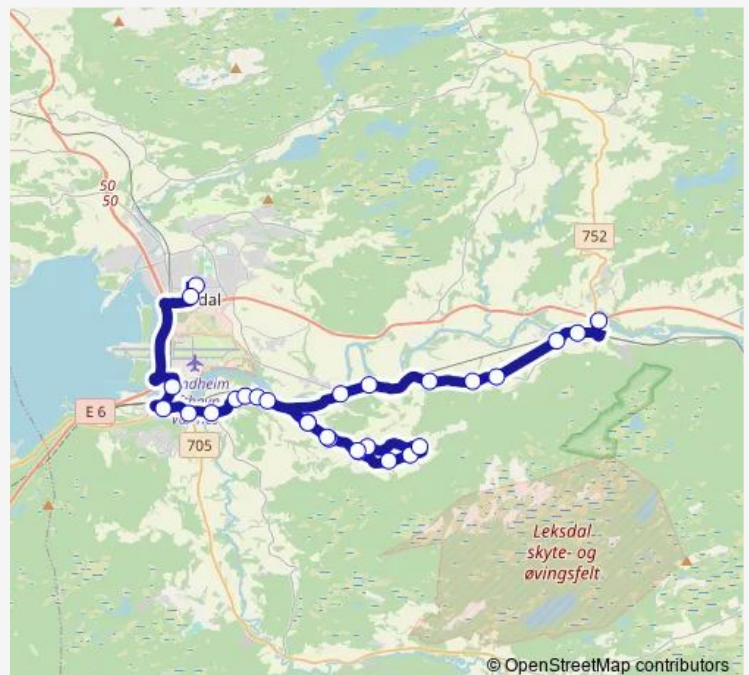

### Route schedule

Halsen ungdomsskole — Hegramo

Monday 14:25-15:40

Tuesday 14:25-15:40

Wednesday 14:25-15:40

Thursday 14:25-15:40

Friday 14:25-15:40

Saturday —

### Route info

Direction: Halsen ungdomsskole

Stops: 28

Trip Duration: 0 hour 35 min

■ 7709 — Stjørdal - Eidum - Hegra - Ingstadnesset

Ersgard

Øfsti gamle skole

Øfsti