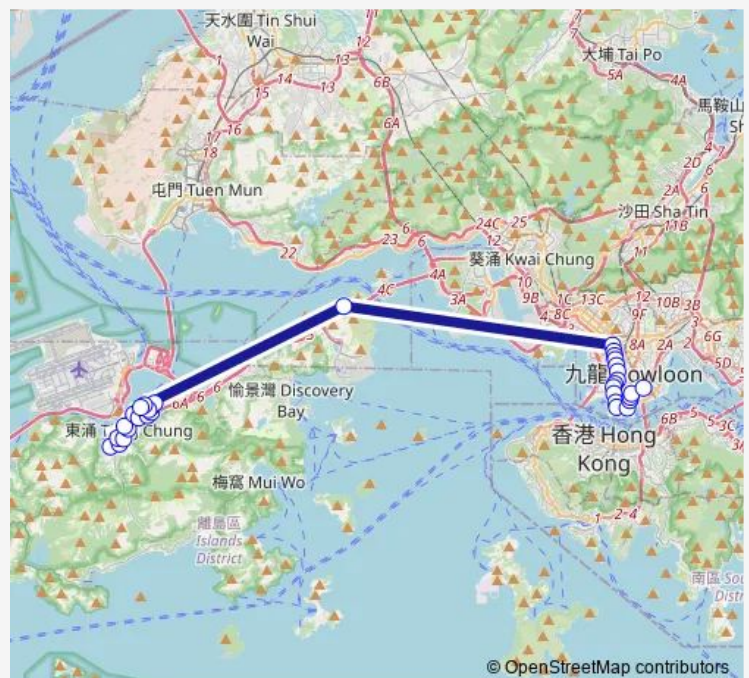

[Ctb] MUN WO House MUN Tung Estate, YU Tung Road — [Ctb] Hung HOM Station|[Kmb] Hung HOM Station BUS Terminus

Monday	07:48
Tuesday	07:48
Wednesday	07:48
Thursday	07:48
Friday	07:48
Saturday	07:48
Sunday	—

**Route info**

Direction: [Ctb] MUN WO House MUN Tung Estate, YU Tung Road

Stops: 33

Trip Duration: 1 hour 24 min

[Ctb] YU NGA Court, YI Tung Road[[Lwb] NGA Shing House, YU NGA Court[[Nlb] YU NGA Court

[Ctb] YU NGA Shopping Centre, YI Tung Road[[Lwb] YU NGA Shopping Centre[[Nlb] YU NGA Shopping Centre