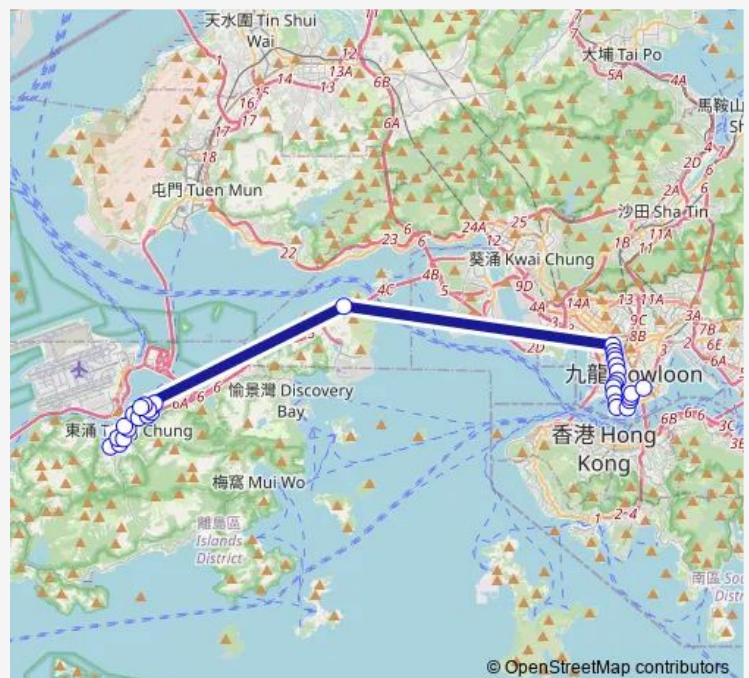

[Ctb] MUN WO House MUN Tung Estate, YU Tung Road — [Ctb] Hung HOM Station|[Kmb] Hung HOM Station BUS Terminus

Monday	07:48
Tuesday	07:48
Wednesday	07:48
Thursday	07:48
Friday	07:48
Saturday	07:48
Sunday	—

Route info

Direction: [Ctb] MUN WO House MUN Tung Estate, YU Tung Road

Stops: 33

Trip Duration: 1 hour 22 min

[Ctb] YU NGA Court, YI Tung Road[[Lwb] NGA Shing House, YU NGA Court[[Nlb] YU NGA Court

[Ctb] YU NGA Shopping Centre, YI Tung Road[[Lwb] YU NGA Shopping Centre[[Nlb] YU NGA Shopping Centre