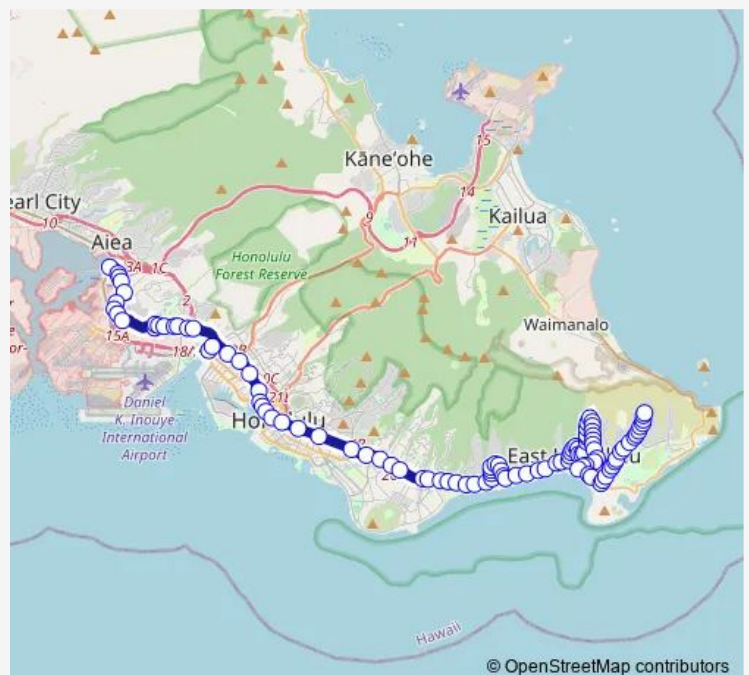

Kalihi-Palama BUS Facility

N King ST + Gulick Ave

N King ST + Haka Dr

Route schedule

Halawa Aloha Stadium Station — Lunalilo Home RD + OPP Kolokolo St

Monday	05:00-19:00
Tuesday	05:00-19:00
Wednesday	05:00-19:00
Thursday	05:00-19:00
Friday	05:00-19:00
Saturday	04:57-19:45
Sunday	05:15-19:00

Route info

Direction: Halawa Aloha Stadium Station

Stops: 105

Trip Duration: 1 hour 44 min

11 — Hawaii Kai-Aloha Stadium Limited

BusMaps

N King ST + Kokea St

N King ST + N Beretania St

Direction: Lunalilo Home RD + OPP Kolokolo St

Stops: 106

Trip Duration: 1 hour 46 min

Lunalilo Home RD + Kalanianaʻole Hwy

Kalanianaʻole HWY + Koko Marina Ctr

Kalanianaʻole HWY + OPP Portlock Rd

Kalanianaʻole HWY + Hawaii KAI Towne Center

Salt Lake BL + OPP Kalaloo St

Halawa Aloha Stadium Station

11 Bus time schedules and route maps are available in an offline PDF at busmaps.com. Use the busmaps.com website to see live bus times, train schedule or subway schedule, and step-by-step directions for all public transit in Honolulu