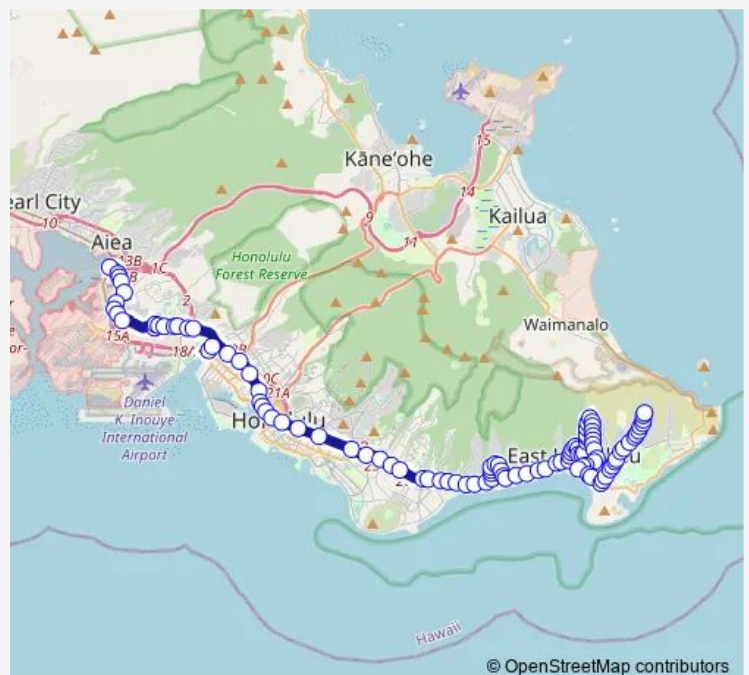

Kalihi-Palama BUS Facility

N King ST + Gulick Ave

N King ST + Haka Dr

Route schedule

Halawa Aloha Stadium Station — Lunalilo Home RD + OPP Kolokolo St

Monday	05:00-19:00
Tuesday	05:00-19:00
Wednesday	05:00-19:00
Thursday	05:00-19:00
Friday	05:00-19:00
Saturday	04:57-19:45
Sunday	05:15-19:00

Route info

Direction: Halawa Aloha Stadium Station

Stops: 105

Trip Duration: 1 hour 40 min

1L — Hawaii Kai-Aloha Stadium Limited

BusMaps

N King ST + Kokea St

N King ST + N Beretania St

Direction: Lunalilo Home RD + OPP Kolokolo St

Stops: 106

Trip Duration: 1 hour 44 min

Lunalilo Home RD + Kalanianaʻole Hwy

Kalanianaʻole HWY + Koko Marina Ctr

Kalanianaʻole HWY + OPP Portlock Rd

Kalanianaʻole HWY + Hawaii KAI Towne Center

Salt Lake BL + OPP Kalaloe St

Halawa Aloha Stadium Station

1L Bus time schedules and route maps are available in an offline PDF at busmaps.com. Use the busmaps.com website to see live bus times, train schedule or subway schedule, and step-by-step directions for all public transit in Honolulu