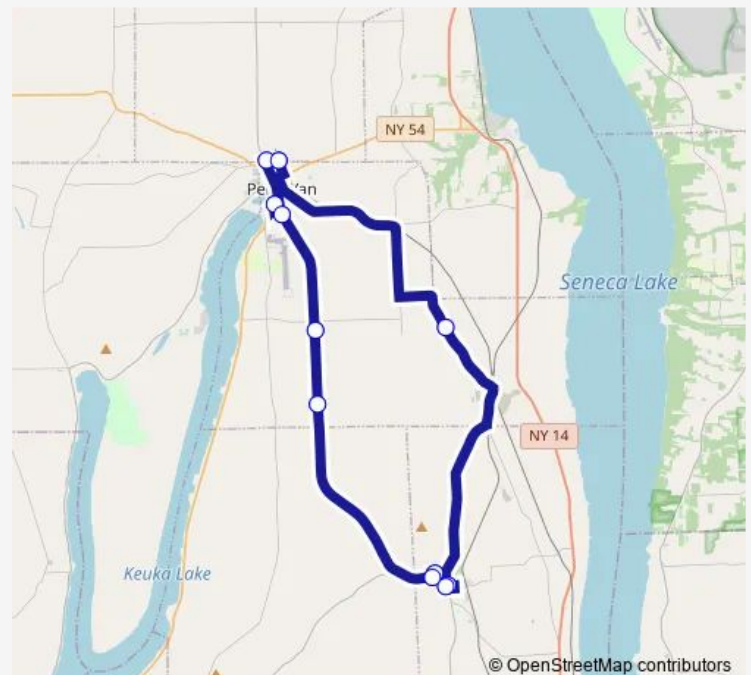

### Direction

235 North Ave — 235 North Ave

23 stops

[Open route schedule](#)

235 North Ave

Himrod Farm Supply

St Mark's Terrace Dundee

Highland Apartments

### Route schedule

235 North Ave — 235 North Ave

Monday	10:00
Tuesday	10:00
Wednesday	10:00
Thursday	10:00
Friday	10:00
Saturday	—
Sunday	—

### Route info

Direction: 235 North Ave

Stops: 23

Trip Duration: 2 hour 0 min

Himrod Farm Supply

235 North Ave

1L Bus time schedules and route maps are available in an offline PDF at [busmaps.com](https://busmaps.com). Use the [busmaps.com](https://busmaps.com) website to see live bus times, train schedule or subway schedule, and step-by-step directions for all public transit in Penn Yan