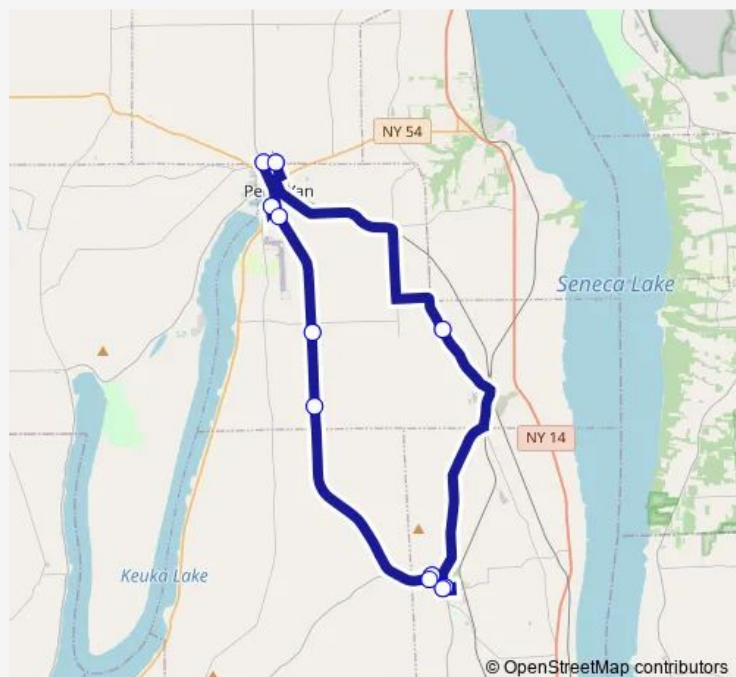

Direction

235 North Ave — 235 North Ave

23 stops

[Open route schedule](#)

235 North Ave

Himrod Farm Supply

St Mark's Terrace Dundee

Highland Apartments

St Mark's Terrace Dundee

Route schedule

235 North Ave — 235 North Ave

Monday 10:00

Tuesday 10:00

Wednesday 10:00

Thursday 10:00

Friday 10:00

Saturday —

Sunday —

Route info

Direction: 235 North Ave

Stops: 23

Trip Duration: 2 hour 0 min

Himrod Farm Supply

235 North Ave