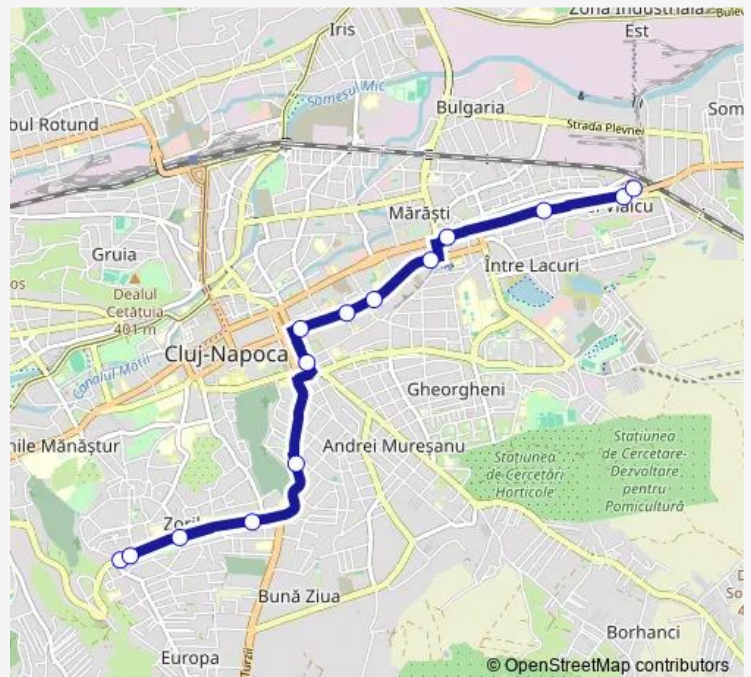

## Bus 46b Cart. Zorilor - Str. Aurel Vlaicu

[Go to website](#)

### Direction

Disp. Ira — Disp. Zorilor

13 stops

[Open route schedule](#)

Disp. Ira

Expo Transilvania

A. Vlaicu

Arte Plastice

### Route schedule

Disp. Ira — Disp. Zorilor

Monday 05:33-22:40

Tuesday 05:33-22:40

Wednesday 05:33-22:40

Thursday 05:33-22:40

Friday 05:33-22:40

Saturday 05:55-21:25

### Route info

Direction: Disp. Ira

Stops: 13

Trip Duration: 0 hour 31 min

**Direction**

Disp. Zorilor — Disp. Ira

14 stops

[Open route schedule](#)