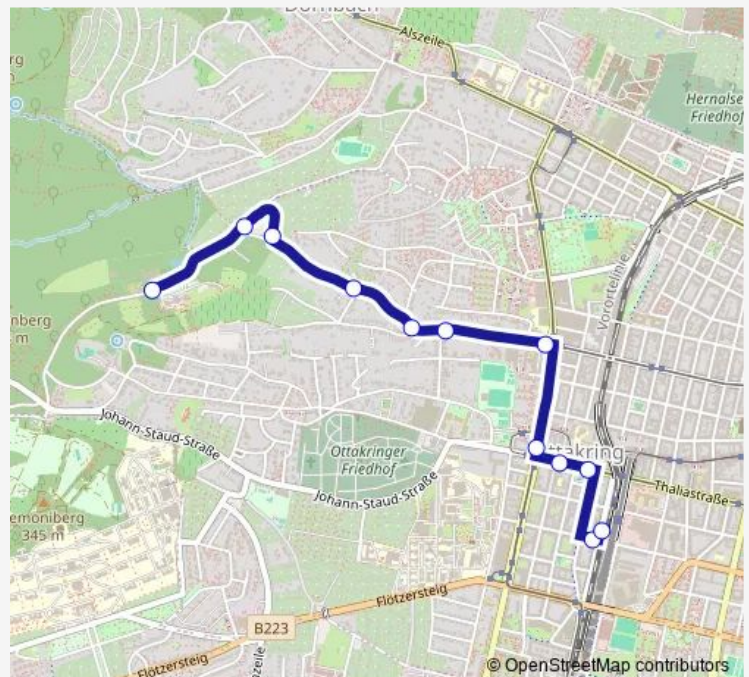

Paulinensteig

Kollburggasse

Sandleitengasse

Maroltingergasse

Lorenz-Mandl-Gasse

Stillfriedplatz

Ottakring S+U

Ottakring S+U

Route schedule

Wilhelminenberg — Ottakring S+U

Monday 05:29-22:38

Tuesday 05:29-22:38

Wednesday 05:29-22:38

Thursday 05:29-22:38

Friday 05:29-22:38

Saturday 05:37-22:38

Sunday 05:37-22:38

Route info

Direction: Wilhelminenberg

Stops: 12

Trip Duration: 0 hour 13 min

Direction

Ottakring S+U — Wilhelminenberg

12 stops

[Open route schedule](#)

Ottakring S+U

Ottakring S+U

Maroltingergasse

Ottakringer Friedhof

Steinlegasse

Ottakringer Bad

Pönningerweg