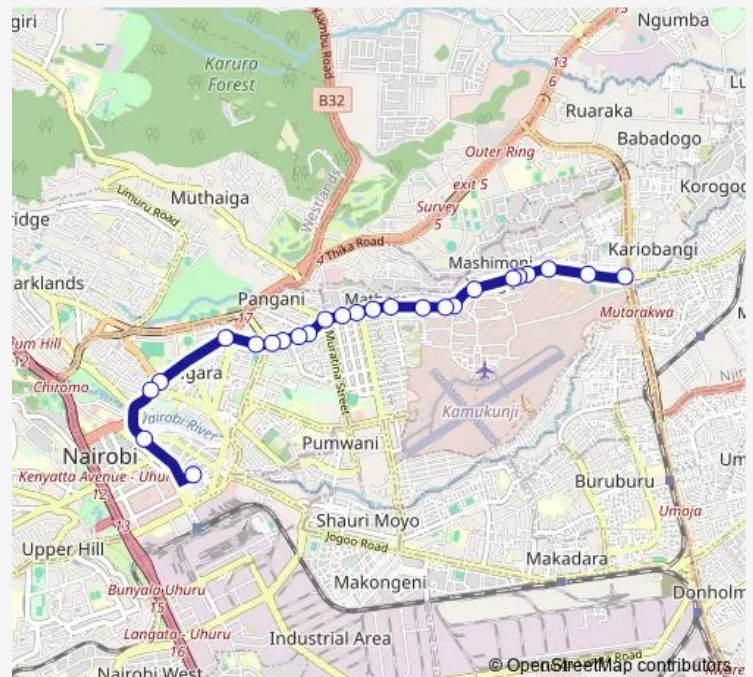

### Route schedule

Rounda — Tusker/Ronald Ngala

Monday 06:00

Tuesday 06:00

Wednesday 06:00

Thursday 06:00

Friday 06:00

Saturday 06:00

### Route info

Direction: Rounda

Stops: 25

Trip Duration: 0 hour 26 min

46B — Ronald Ngala-Juja Road-Eastleigh-Rounda

Ngara Stage

Fig Tree

Koja

## Route schedule

Tusker/Ronald Ngala — Rounda

Monday 06:00

---

Tuesday 06:00

---

Wednesday 06:00

---

## Route info

Direction: Tusker/Ronald Ngala

Stops: 21

Trip Duration: 0 hour 22 min

46B Bus time schedules and route maps are available in an offline PDF at [busmaps.com](https://busmaps.com). Use the [busmaps.com](https://busmaps.com) website to see live bus times, train schedule or subway schedule, and step-by-step directions for all public transit in Nairobi