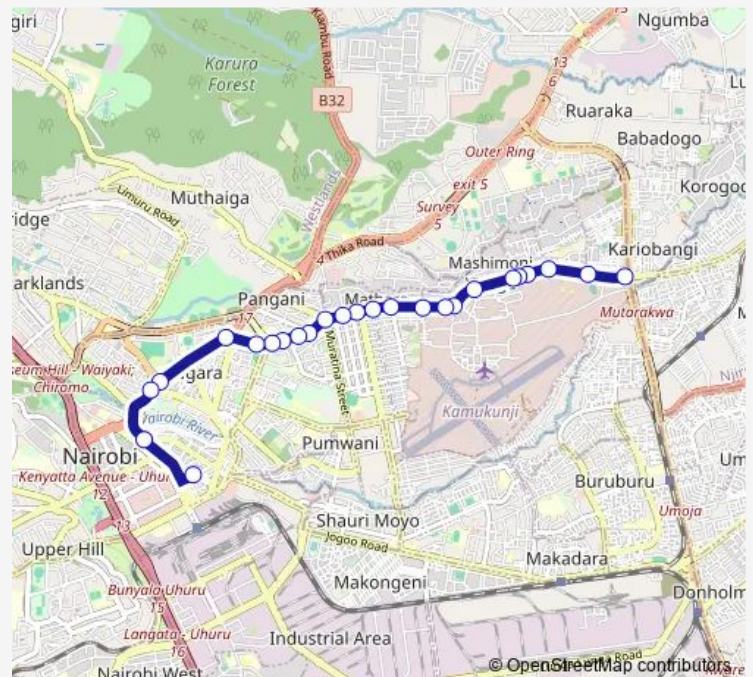

Pangani Girls' School/Chai Road

Pangani Police Post

Guru Nanak

Route schedule

Rounda — Tusker/Ronald Ngala

Monday 06:00

Tuesday 06:00

Wednesday 06:00

Thursday 06:00

Friday 06:00

Saturday 06:00

Sunday 06:00

Route info

Direction: Rounda

Stops: 25

Trip Duration: 0 hour 26 min

46b — Ronald Ngala-Juja Road-Eastleigh-Rounda

Ngara Stage

Fig Tree

Koja

Tusker/Ronald Ngala

Direction

Tusker/Ronald Ngala — Rounda

21 stops

Monday 06:00

Tuesday 06:00

Wednesday 06:00

Thursday 06:00

Friday 06:00

Saturday 06:00

Sunday 06:00

Route info