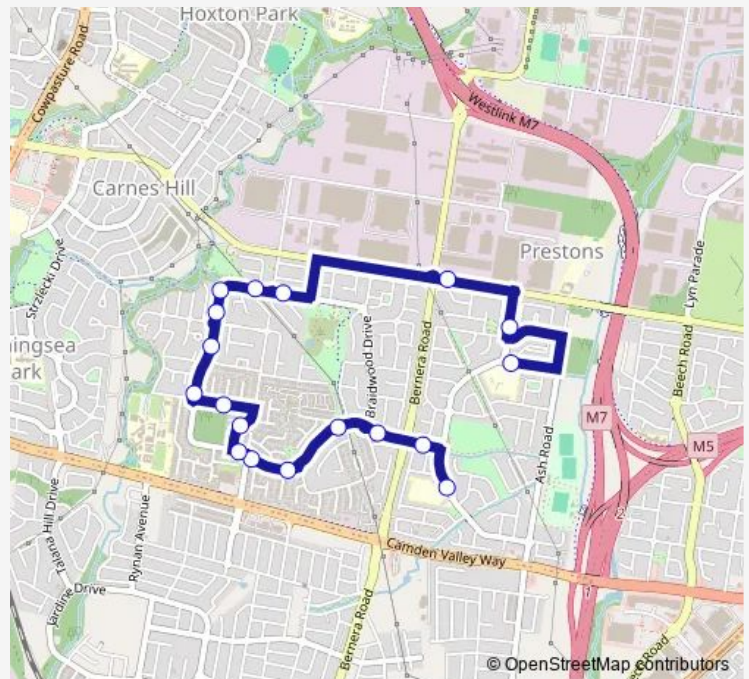

Bundanoon Rd At Manar Pl

Bumbera St Opp Tarago Pl

Braidwood Dr Before Bungonia St

Braidwood Dr Opp Fortunato St

Braidwood Dr After Bugong St

25 Braidwood Dr

Braidwood Dr At Richlands Pl

Braidwood Dr Opp Terangle Cl

Kurrajong Rd After Bernera Rd

San Marino Dr Before Sicilia St

Dalmeny Public School, Dalmeny Dr

Route schedule

Saint Catherine Of Siena Primary School, Dalmeny Dr — Dalmeny Public School, Dalmeny Dr

Monday	08:40
Tuesday	08:40
Wednesday	08:40
Thursday	08:40
Friday	08:40
Saturday	—
Sunday	—

Route info

Direction: Saint Catherine Of Siena Primary School, Dalmeny Dr

Stops: 18

Trip Duration: 0 hour 15 min

1036 School Bus time schedules and route maps are available in an offline PDF at [busmaps.com](https://busmaps.com). Use the [busmaps.com](https://busmaps.com) website to see live bus times, train schedule or subway schedule, and step-by-step directions for all public transit in Liverpool