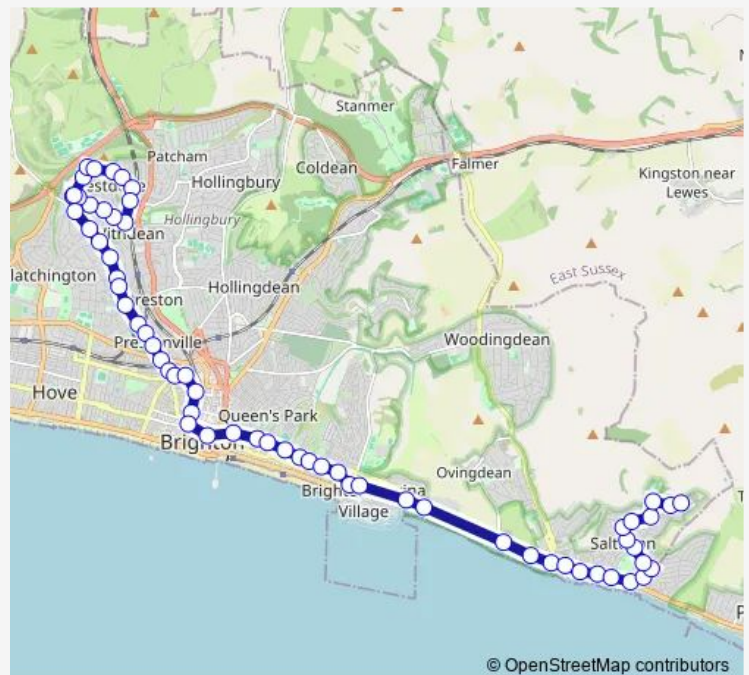

Redhill Drive

Whitethorn Drive

Tongdean Lane West

Hill Brow South

Tongdean Road

Hazeldene Meads

Top of Woodruff Avenue

Onslow Road

Church of the Good Shepherd

Route schedule

Whitethorn Drive — Coombe Vale Top

Monday 05:59-07:21

Tuesday 05:59-07:21

Wednesday 05:59-07:21

Thursday 05:59-07:21

Friday 05:59-07:21

Saturday 07:14-07:35

Sunday —

Route info

Direction: Whitethorn Drive

Stops: 63

Trip Duration: 0 hour 49 min

© OpenStreetMap contributors

Dyke Tavern