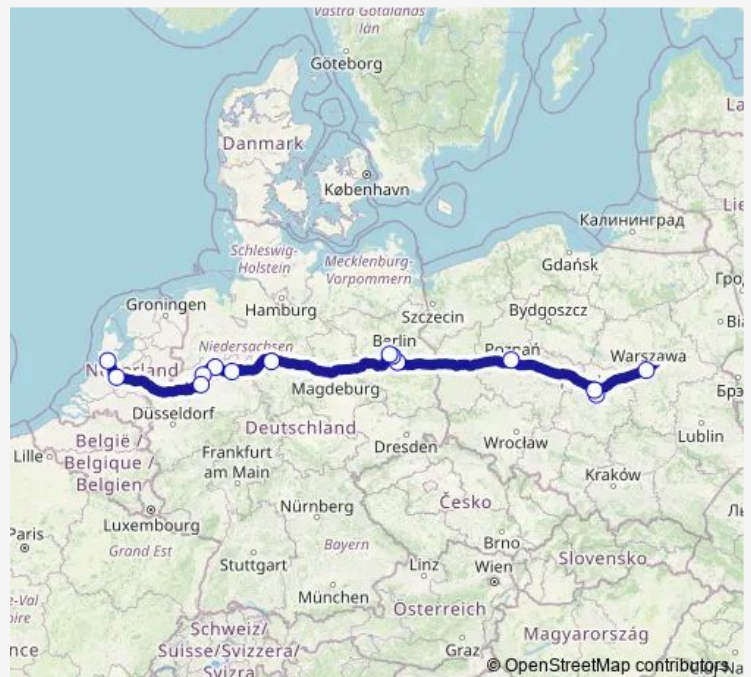

Zgierz, Lakowa Street

Poznan, Bus Station Poznan Main Station

Berlin Airport BER (Berlin Brandenburg), Terminal 1/2

Berlin Südkreuz train station

Berlin central bus station

Hanover central bus station

Autohof Bünde

Osnabrück central train station (Eisenbahnstraße)

Münster/ Osnabrück Airport

Münster bus stop (Hafenstraße)

Utrecht Central Station

Amsterdam Sloterdijk

Route schedule

Warsaw, Bus Station West — Amsterdam Sloterdijk

Monday	02:20-03:20
Tuesday	03:20
Wednesday	03:20
Thursday	03:20
Friday	03:20
Saturday	03:20
Sunday	02:20-03:20

Route info

Direction: Warsaw, Bus Station West

Stops: 14

Trip Duration: 19 hour 39 min

Flixbus 1324 — Warsaw - Berlin - Amsterdam

Thursday 04:15-05:15

Friday 04:15-05:15

Saturday 04:15-05:15

Sunday 04:15-05:15

Route info

Direction: Amsterdam Sloterdijk

Stops: 14

Trip Duration: 19 hour 30 min