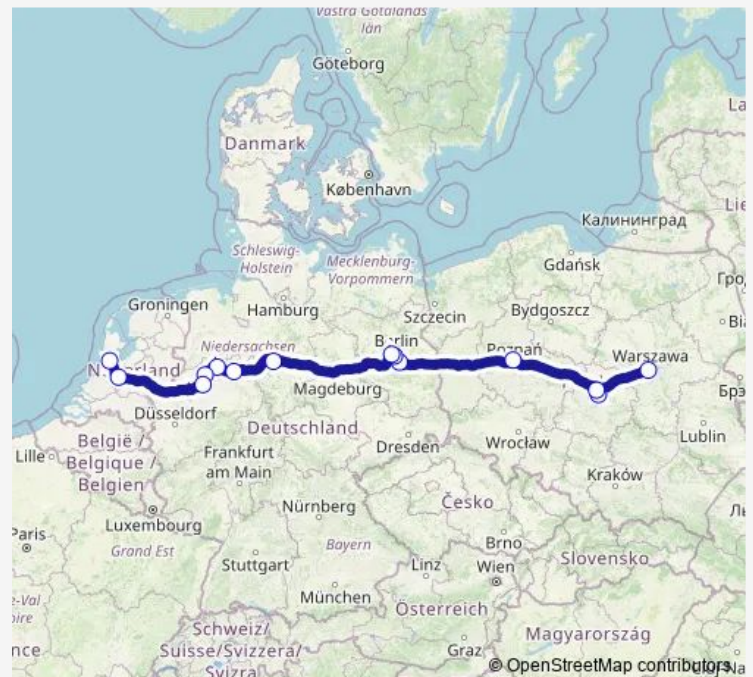

Poznan, Bus Station Poznan Main Station

Berlin Airport BER (Berlin Brandenburg), Terminal 1/2

Berlin Südkreuz train station

Berlin central bus station

Hanover central bus station

Autohof Bünde

Osnabrück central train station (Eisenbahnstraße)

Wednesday 02:20-03:20

Thursday 02:20-03:20

Friday 02:20-03:20

Saturday 02:20-03:20

Sunday 02:20-03:20

Route info

Direction: Warsaw, Bus Station West

Stops: 14

Trip Duration: 19 hour 39 min

Direction

Amsterdam Sloterdijk — Warsaw, Bus Station West

14 stops

[Open route schedule](#)

Amsterdam Sloterdijk

Utrecht Central Station

Münster bus stop (Hafenstraße)

Wednesday 04:15-05:15

Thursday 04:15-05:15

Friday 04:15-05:15

Saturday 04:15-05:15

Sunday 04:15-05:15

Route info

Direction: Amsterdam Sloterdijk

Stops: 14