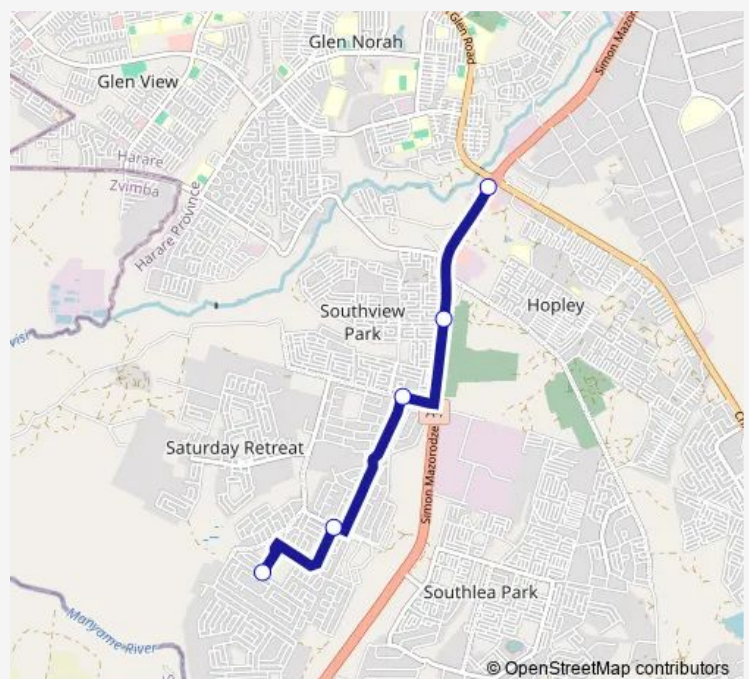

### Direction

Southgate 24hr Clinic — Mbudzi Round about

5 stops

[Open route schedule](#)

Southgate 24hr Clinic

Orange Tuckshop

Turnoff

Tavaka

### Route schedule

Southgate 24hr Clinic — Mbudzi Round about

|           |       |
|-----------|-------|
| Monday    | 13:46 |
| Tuesday   | 13:46 |
| Wednesday | 13:46 |
| Thursday  | 13:46 |
| Friday    | 13:46 |
| Saturday  | 13:46 |
| Sunday    | 13:46 |

### Route info

Direction: Southgate 24hr Clinic

Stops: 5

Trip Duration: 0 hour 18 min

Communal Taxi Service time schedules and route maps are available in an offline PDF at [busmaps.com](https://busmaps.com). Use the [busmaps.com](https://busmaps.com) website to see live bus times, train schedule or subway schedule, and step-by-step directions for all public transit in Harare