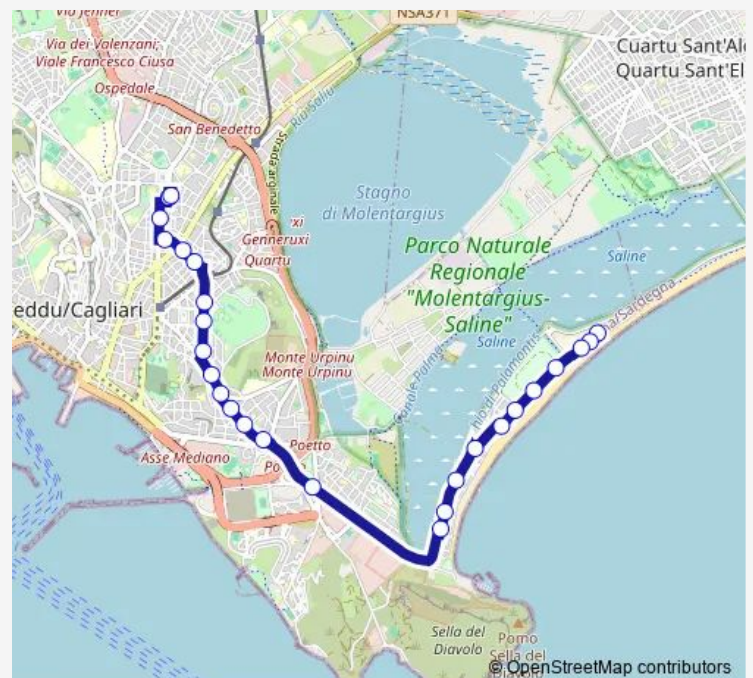

della Pineta (ang. via Dexart)

Scano (ang. via Gazzano)

Scano (chiesa)

Scano (clinica)

Pergolesi (ang. via Donizetti)

Route schedule

Lungo Mare Poetto (Capolinea 3P, 5zeeus, Pexpress) — Giovanni Xxiii (fronte via Alberti)

Monday 08:12-20:00

Tuesday 08:12-20:00

Wednesday 08:12-20:00

Thursday 08:12-20:00

Friday 08:12-20:00

Saturday 08:26-20:00

Sunday 08:26-20:00

Route info

Direction: Lungo Mare Poetto (Capolinea 3P, 5zeeus, Pexpress)

Stops: 26

Trip Duration: 0 hour 30 min

Linea 3p

BusMaps

Pergolesi (ang. via Rossini)

Petrarca (ang. via Dante)

Dante (ang. via Todde)

Direction: Donoratico (ang. via Ciusa)

Stops: 4

Trip Duration: 0 hour 4 min

Linea 3p Bus time schedules and route maps are available in an offline PDF at busmaps.com. Use the busmaps.com website to see live bus times, train schedule or subway schedule, and step-by-step directions for all public transit in Cagliari