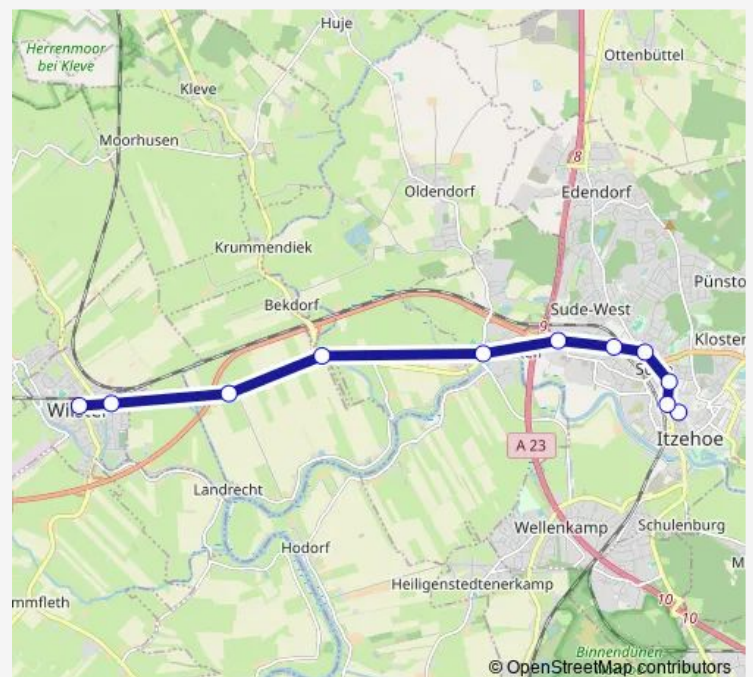

### Route schedule

Itzehoe, Zob — Wilster, Colosseum Platz

Monday 22:33

Tuesday 22:33

Wednesday 22:33

Thursday 22:33

Friday 22:33

Saturday —

### Route info

Direction: Itzehoe, Zob

Stops: 19

Trip Duration: 0 hour 31 min

6610