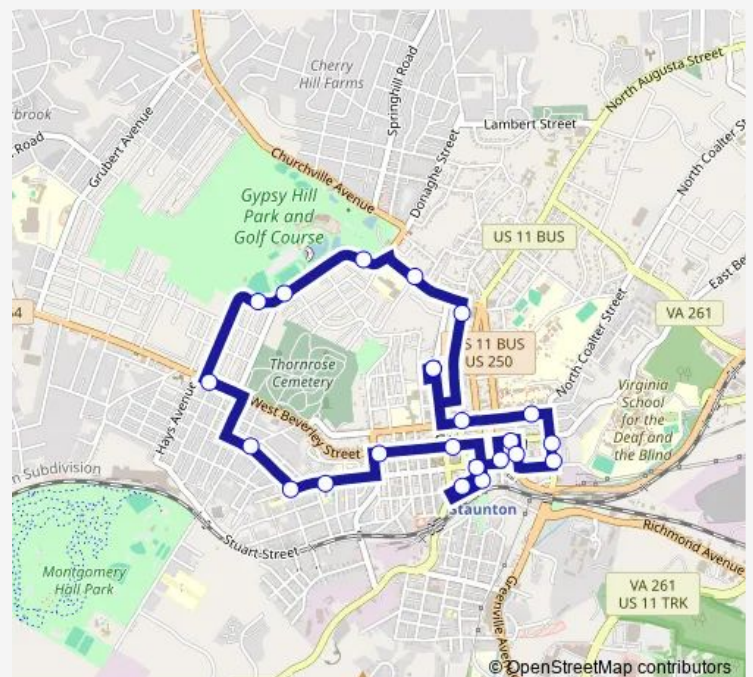

Bus Downtown Trolley

[Go to website](#)

Direction

Staunton Hub / Lewis St — Staunton Hub / Lewis St

23 stops

[Open route schedule](#)

Staunton Hub / Lewis St

North Central Ave

W Beverley St / Fayette St

Staunton City Hall

Amtrak Station

Byers St / Wharf

Johnson St / Byers St

Staunton Visitor Center

Beverley St / Market St

Hotel 24 South

Coalter St / Kalorama St

Woodrow Wilson Pres Library

Mary Baldwin University

Route schedule

Staunton Hub / Lewis St — Staunton Hub / Lewis St

Monday	10:00
Tuesday	10:00
Wednesday	10:00
Thursday	10:00
Friday	10:00
Saturday	10:00
Sunday	—

Route info

Direction: Staunton Hub / Lewis St

Stops: 23

Trip Duration: 0 hour 30 min

■ Downtown Trolley

Frederick St / N Central Ave

Staunton Hub / Lewis St

Bus time schedules and route maps are available in an offline PDF at busmaps.com. Use the busmaps.com website to see live bus times, train schedule or subway schedule, and step-by-step directions for all public transit in Staunton