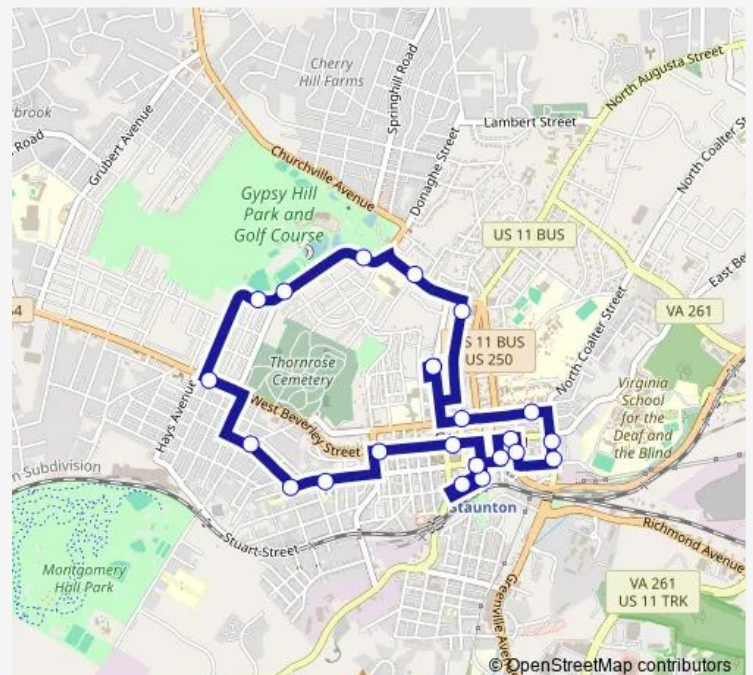

Bus Downtown Trolley

[Go to website](#)

Direction

Staunton Hub / Lewis St — Staunton Hub / Lewis St

23 stops

[Open route schedule](#)

Staunton Hub / Lewis St

North Central Ave

W Beverley St / Fayette St

Staunton City Hall

Amtrak Station

Byers St / Wharf

Johnson St / Byers St

Staunton Visitor Center

Beverley St / Market St

Hotel 24 South

Coalter St / Kalorama St

Woodrow Wilson Pres Library

Mary Baldwin University

Route schedule

Staunton Hub / Lewis St — Staunton Hub / Lewis St

Monday	10:00
Tuesday	10:00
Wednesday	10:00
Thursday	10:00
Friday	10:00
Saturday	10:00
Sunday	—

Route info

Direction: Staunton Hub / Lewis St

Stops: 23

Trip Duration: 0 hour 30 min

Downtown Trolley

Frederick St / N Central Ave

Staunton Hub / Lewis St

Bus time schedules and route maps are available in an offline PDF at busmaps.com. Use the busmaps.com website to see live bus times, train schedule or subway schedule, and step-by-step directions for all public transit in Staunton