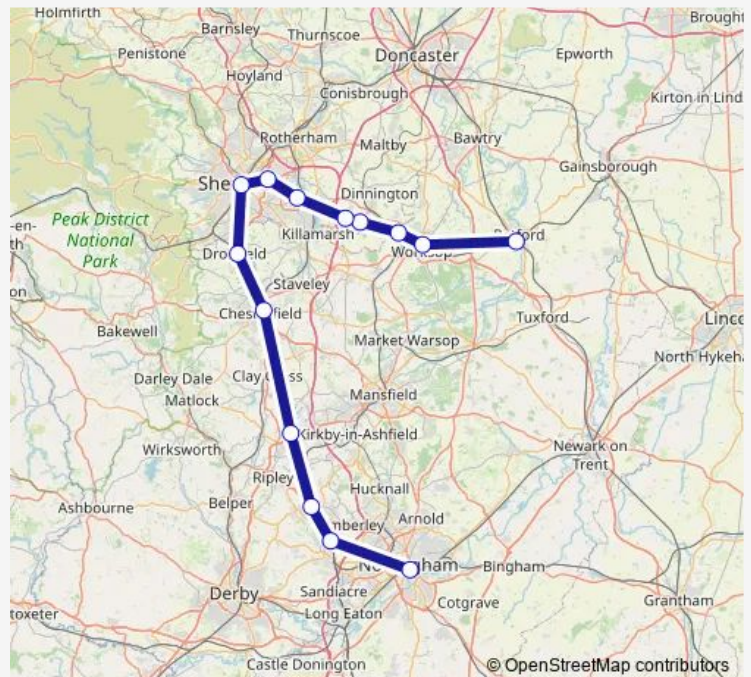

Rail Nt:Ret->Not NT train service from RET to Not

[Go to website](#)

Direction

Retford — Nottingham

14 stops

[Open route schedule](#)

- Retford
- Worksop
- Shireoaks
- Kiveton Park
- Kiveton Bridge
- Woodhouse
- Darnall
- Sheffield
- Dronfield
- Chesterfield
- Alfreton
- Langley Mill
- Ilkeston
- Nottingham

Route schedule

Retford — Nottingham

Monday	06:13
Tuesday	06:13
Wednesday	06:13
Thursday	06:13
Friday	06:13
Saturday	06:13
Sunday	—

Route info

Direction: Retford

Stops: 14

Trip Duration: 1 hour 40 min

■ Nt:Ret->Not — NT train service from RET to Not

Nt:Ret->Not Rail time schedules and route maps are available in an offline PDF at busmaps.com. Use the busmaps.com website to see live bus times, train schedule or subway schedule, and step-by-step directions for all public transit in Nottingham