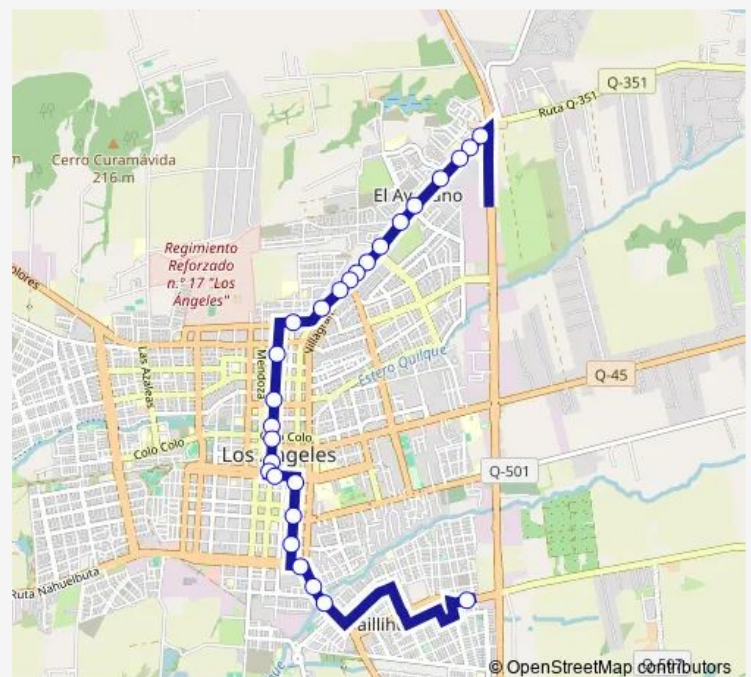

Almte. Latorre / Colon

Valdivia / Janequeo

Valdivia / Tucapel

Valdivia / Colo Colo

Valdivia / Lautaro

Valdivia / Ricardo Vicuna

Valdivia / Avenida Ricardo Vicuna Sur

Ricardo Vicuna / Bernado O Higgins

Freire / Bulnes

Route schedule

Sor Vicenta / Pto. Seco — Francisco Encina / Pto. Alegre

Monday 07:17-20:22

Tuesday 07:17-20:22

Wednesday 07:17-20:22

Thursday 07:17-20:22

Friday 07:17-20:22

Saturday 07:17-20:22

Sunday 07:17-20:22

Route info

Direction: Sor Vicenta / Pto. Seco

Stops: 27

Trip Duration: 0 hour 26 min

2v_R — Paillihue - Avellano

Freire / P. Lynch

Freire / Eleuterio Ramirez

Vicuna Mackenna / Los Carrera

Los Carrera / Maria Auxiliadora

Los Carrera / Edmundo Arellano

Francisco Encina / Pto. Alegre

2v_R Bus time schedules and route maps are available in an offline PDF at busmaps.com. Use the busmaps.com website to see live bus times, train schedule or subway schedule, and step-by-step directions for all public transit in Los Angeles