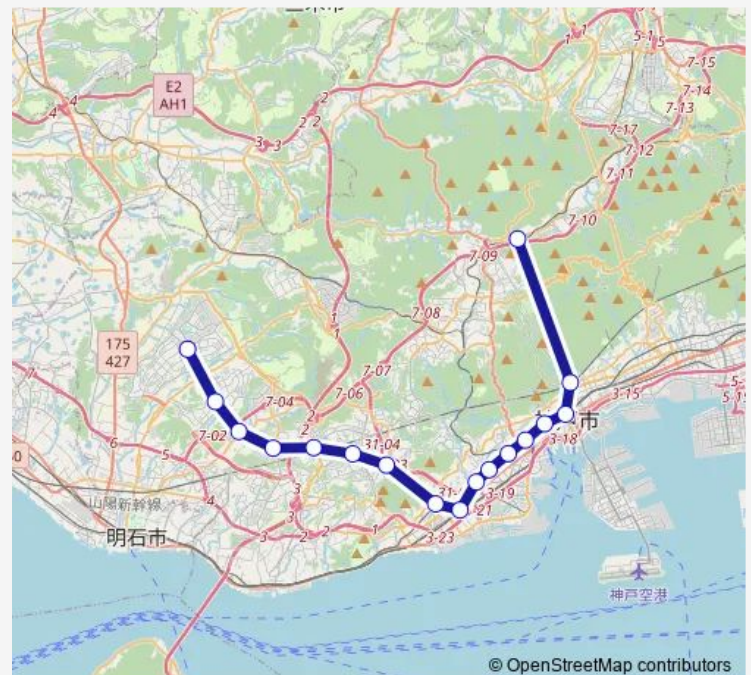

Metro 西神・山手線

[Go to website](#)

Direction

西神中央 — 谷上

17 stops

[Open route schedule](#)

西神中央

西神南

伊川谷

学園都市

総合運動公園

名谷

妙法寺

板宿

新長田

長田

上沢

湊川公園

大倉山

県庁前

三宮

新神戸

谷上

Route schedule

西神中央 — 谷上

Monday 05:23-00:41⁺¹

Tuesday 05:23-00:41⁺¹

Wednesday 05:23-00:41⁺¹

Thursday 05:23-00:41⁺¹

Friday 05:23-00:41⁺¹

Saturday 05:23-00:15⁺¹

Sunday 05:23-00:15⁺¹

Route info

Direction: 西神中央

Stops: 17

Trip Duration: 0 hour 41 min

© OpenStreetMap contributors

■ 西神・山手線

BusMaps