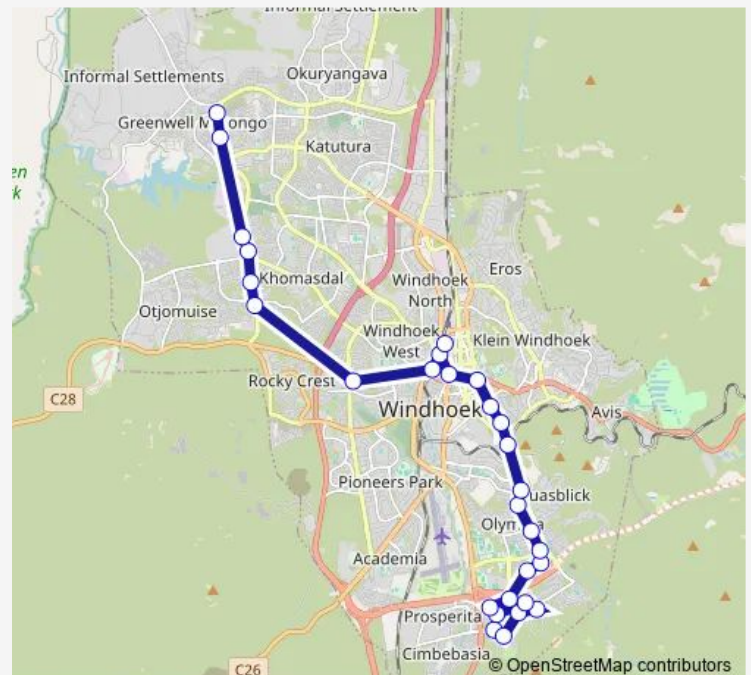

### Route schedule

Metro — Siyanda

Monday 15:21

Tuesday 15:21

Wednesday 15:21

Thursday 15:21

Friday 15:21

Saturday —

### Route info

Direction: Metro

Stops: 29

Trip Duration: 1 hour 7 min

■ 5-2 — Trip 1- afternoon

Cruisers Garage

Hochland

Otjomuise Fire Station