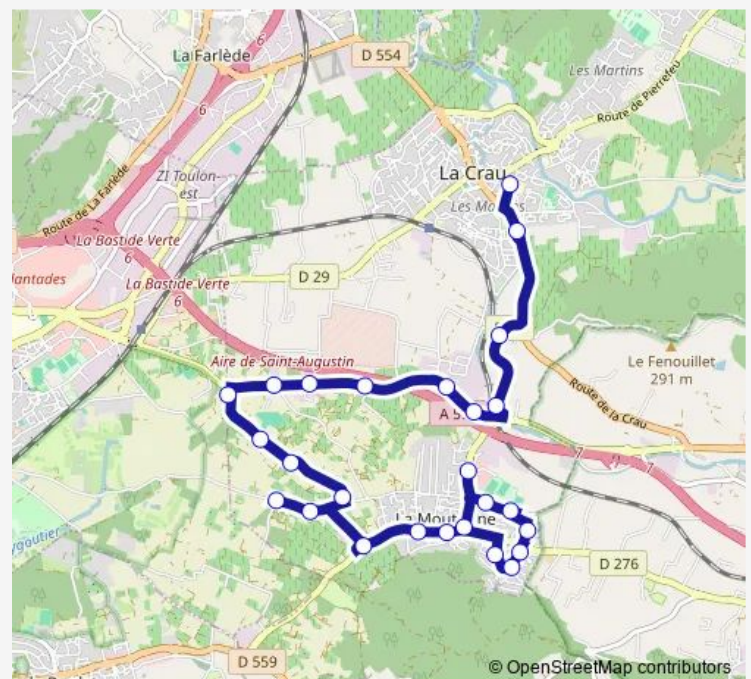

Saturday —

Sunday —

Route info

Direction: College Fenouillet

Stops: 26

Trip Duration: 0 hour 30 min

Cr69 — Collège Fenouillet depuis Rd Pt Gavary

Roseraie