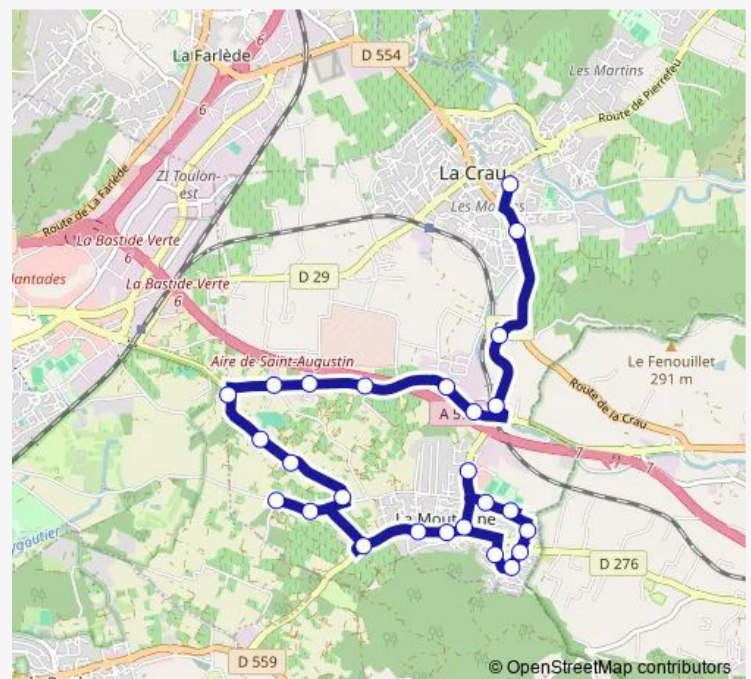

Thursday 16:10-17:10

Friday 16:10-17:10

Saturday —

Sunday —

Route info

Direction: College Fenouillet

Stops: 26

Trip Duration: 0 hour 30 min

CR69 — Collège Fenouillet depuis Rd Pt Gavary

Roseraie

Santolines

Stade Estagnol

Jules Ferry

Estagnol

Direction

Rd Point Gavary — College Fenouillet

27 stops

[Open route schedule](#)

Rd Point Gavary

Campagne Bonifay

Château Jaune

La Ruytèle

Chemin Long

Ch. St Augustin

Thursday 07:10

Friday 07:10

Saturday —

Sunday —

Route info

Direction: Rd Point Gavary

Stops: 27

Trip Duration: 0 hour 28 min