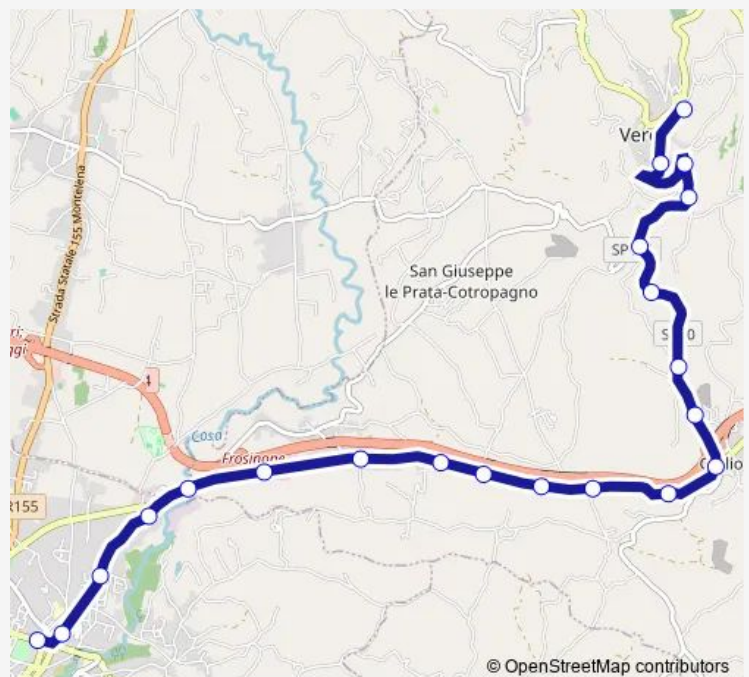

Frosinone | Ist. Superiore Angeloni # f5616

Frosinone | Via Mária Via Plinio # f5617

Frosinone | Via Mária Via Cona # f5618

Veroli | Morate # f5619

Veroli | Via Mária (Svincolo Superstrada) # f5620

Veroli | Pescara # f5621

VEROLI | Via Ondola (Km 1) # f6650

VEROLI | Panella # f6651

VEROLI | Via Ondola (Km 2) # f6652

VEROLI | Angeli # f6653

VEROLI | Via Aia Cianchetti Via Madonna Angeli # f6654

VEROLI | Via Aia Cianchetti Porta Santa Croce # f6655

VEROLI | Borgo Santa Croce # f6656

Veroli | Piazza Filippina # f5759

Route schedule

Frosinone | Piazzale De Matheis # f5037 — Veroli | Piazza Filippina # f5759

Monday	08:00
Tuesday	08:00
Wednesday	08:00
Thursday	08:00
Friday	08:00
Saturday	—
Sunday	—

Route info

Direction: Frosinone | Piazzale De Matheis # f5037

Stops: 21

Trip Duration: 0 hour 20 min

Frosinone - Veroli # Mp632d

BusMaps

Bus time schedules and route maps are available in an offline PDF at busmaps.com. Use the busmaps.com website to see live bus times, train schedule or subway schedule, and step-by-step directions for all public transit in Frosinone