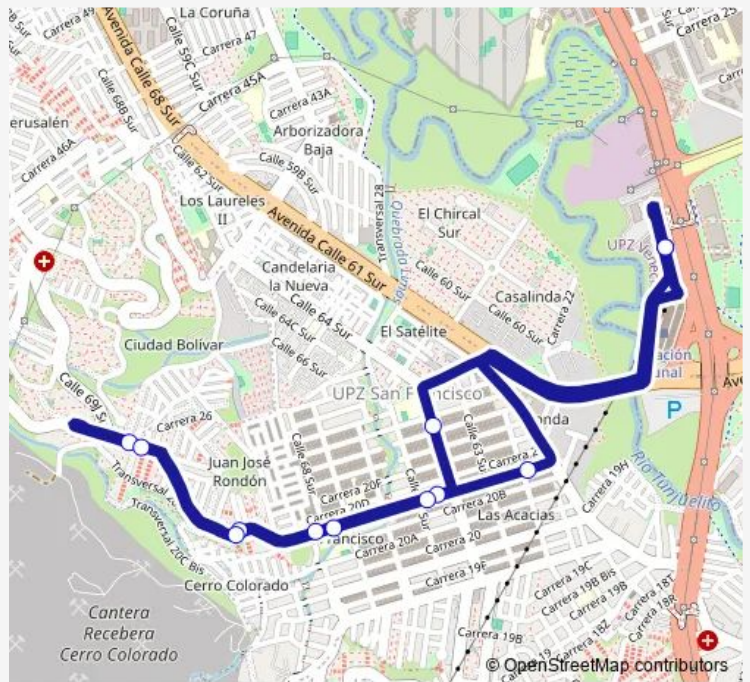

Direction
 Portal Tunal — Portal Tunal

12 stops

[Open route schedule](#)

- Portal Tunal
- 6-6_PARADA1 CL 64Sur CRa 21A
- 6-6_PARADA 2 CRa 20c CL 64 Sur (319A11)
- 6-6 PARADA 3 CRa 20C CLL 67Sur
- 6-6_PARADA 4 Trv 20D CL 68G Sur(195A11)
- 6-6_PARADA 5 Trv 22 DG 66Sur (191A11)
- 6-6_PARADA 6 Trv 22 DG 66Sur (190A11)
- 6-6_PARADA 7 Trv 20D CL 68G Sur(194A11)
- 6-6 PARADA 8 CRa 20C CLL 67Sur
- 6-6_PARADA 9 CRa 20c CL 64 Sur (416A11)
- 6-6_PARADA 10 CRa 20c CL 62 Sur
- Portal Tunal

Route schedule
 Portal Tunal — Portal Tunal

Monday	04:00-08:32
Tuesday	04:00-08:32
Wednesday	04:00-08:32
Thursday	04:00-08:32
Friday	04:00-08:32
Saturday	04:00-08:32
Sunday	—

Route info

Direction: Portal Tunal

Stops: 12

Trip Duration: 1 hour 50 min

6-6_ Bus time schedules and route maps are available in an offline PDF at busmaps.com. Use the busmaps.com website to see live bus times, train schedule or subway schedule, and step-by-step directions for all public transit in Bogota

The schedule is provided in the local timezone. Times with "(+1)" indicate departures on the next day.

PDF file created on 2025-01-16

2024 BusMaps.com - All Rights Reserved