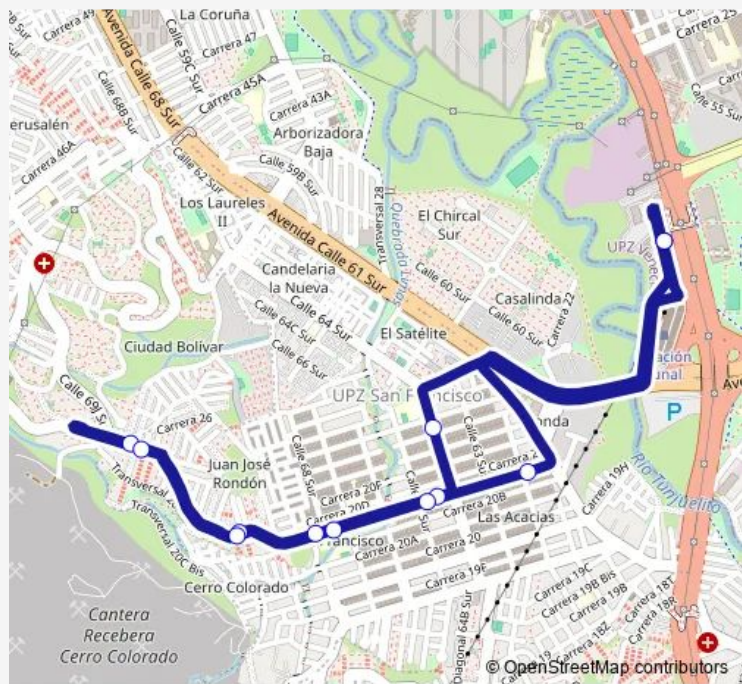

Bus 6-6_

[Go to website](#)

Direction
 Portal Tunal — Portal Tunal

12 stops

[Open route schedule](#)

- Portal Tunal
- 6-6_Parada1 CL 64sur CRa 21a
- 6-6_Parada 2 CRa 20c CL 64 Sur (319a11)
- 6-6 Parada 3 CRa 20C CLL 67sur
- 6-6_Parada 4 Trv 20D CL 68G Sur(195a11)
- 6-6_Parada 5 Trv 22 DG 66sur (191a11)
- 6-6_Parada 6 Trv 22 DG 66sur (190a11)
- 6-6_Parada 7 Trv 20D CL 68G Sur(194a11)
- 6-6 Parada 8 CRa 20C CLL 67sur
- 6-6_Parada 9 CRa 20c CL 64 Sur (416a11)
- 6-6_Parada 10 CRa 20c CL 62 Sur
- Portal Tunal

Route schedule
 Portal Tunal — Portal Tunal

Monday	04:00-08:32
Tuesday	04:00-08:32
Wednesday	04:00-08:32
Thursday	04:00-08:32
Friday	04:00-08:32
Saturday	04:00-08:32
Sunday	—

Route info

Direction: Portal Tunal

Stops: 12

Trip Duration: 1 hour 50 min

6-6_ Bus time schedules and route maps are available in an offline PDF at busmaps.com. Use the busmaps.com website to see live bus times, train schedule or subway schedule, and step-by-step directions for all public transit in Bogota

The schedule is provided in the local timezone. Times with "(+1)" indicate departures on the next day.

PDF file created on 2025-02-26

2024 BusMaps.com - All Rights Reserved