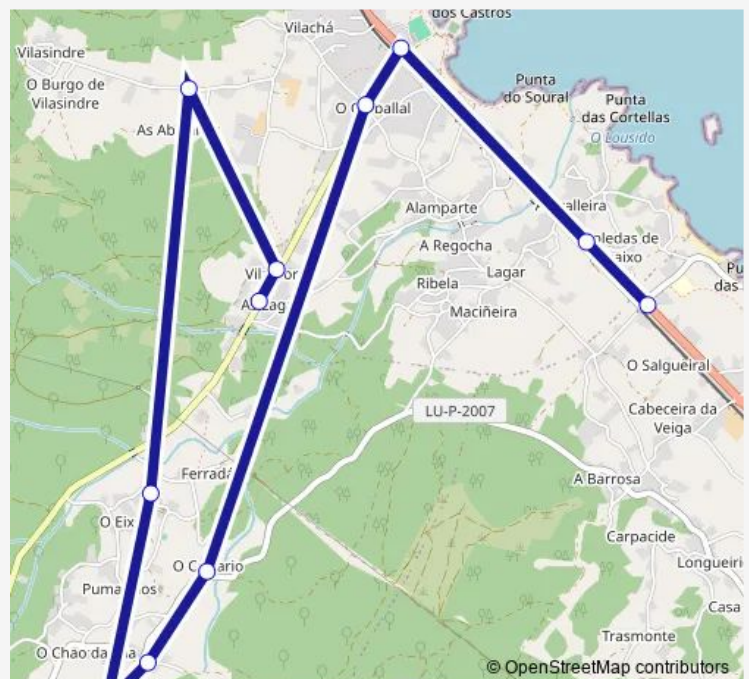

### Direction

Vilamor 2 — Ceip Fondo Nois

11 stops

[Open route schedule](#)

Vilamor 2

Vilamor 1

A Granda

Transformador

Moas

O Cruce (Chao)

O Calvario

Rivela (Reubicacion)

Ribela

Alto De Cangas

Ceip Fondo Nois

### Route schedule

Vilamor 2 — Ceip Fondo Nois

Monday	09:00
Tuesday	09:00
Wednesday	09:00
Thursday	09:00
Friday	09:00
Saturday	—
Sunday	—

### Route info

Direction: Vilamor 2

Stops: 11

Trip Duration: 0 hour 25 min

ALSA - L20 Bus time schedules and route maps are available in an offline PDF at [busmaps.com](https://busmaps.com). Use the [busmaps.com](https://busmaps.com) website to see live bus times, train schedule or subway schedule, and step-by-step directions for all public transit in Cervo