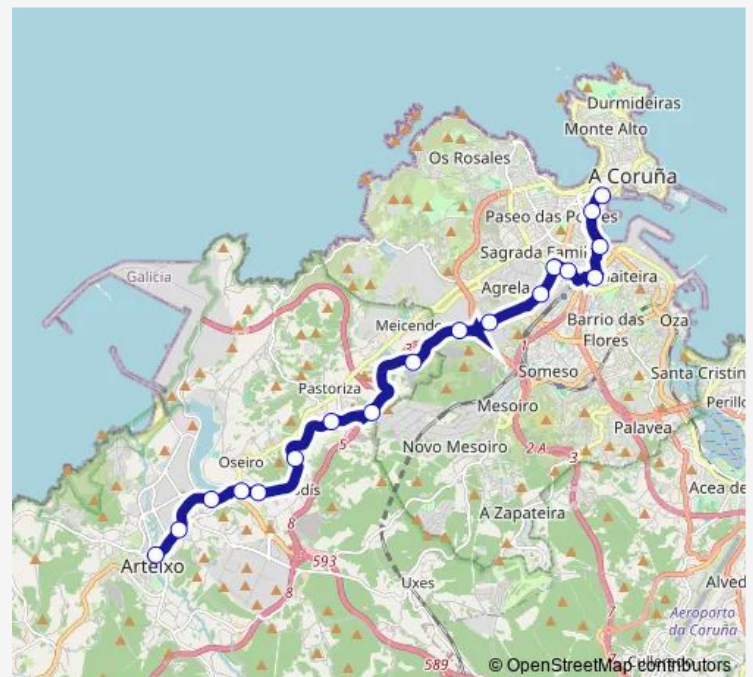

Bus Xg848015 Entrexardíns-Arteixo

[Go to website](#)

Direction

Entrexardíns — Arteixo

18 stops

[Open route schedule](#)

Entrexardíns

Praza De Ourense

Costa Palloza 4 / 5

Coruña E.A.

Ronda De Outeiro

Ronda De Outeiro 2

IES Urb. Lugrís - Fenosa

Marineda City

Aluminios

Embalse

Quinto Pino

Maceira

Galán

Panadería Nova

Seixeda Iii

Florida

Rozas

Arteixo

Route schedule

Entrexardíns — Arteixo

Monday 08:50-21:20

Tuesday 08:50-21:20

Wednesday 08:50-21:20

Thursday 08:50-21:20

Friday 08:50-21:20

Saturday 06:00-19:50

Sunday 06:00-20:50

Route info

Direction: Entrexardíns

Stops: 18

Trip Duration: 0 hour 29 min

Xg848015 — Entrexardíns-Arteixo

BusMaps