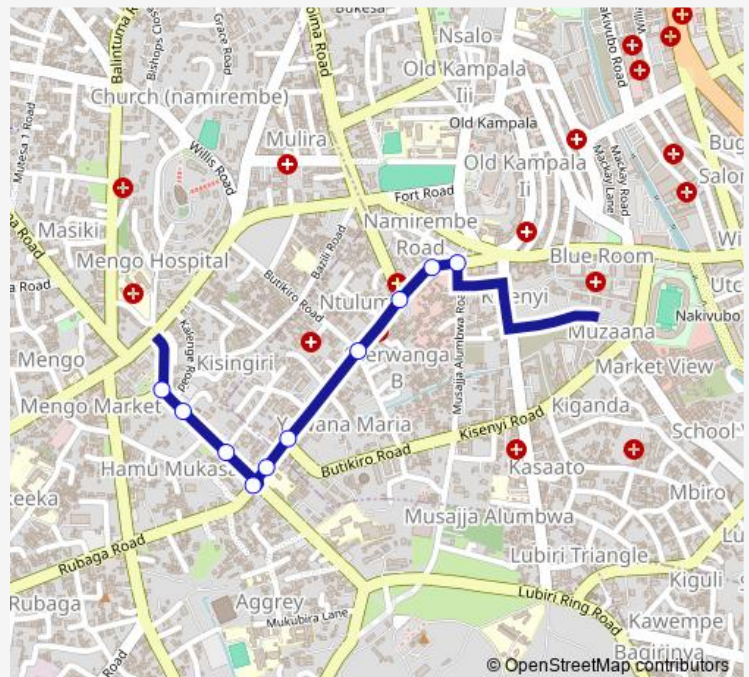

Rubaga Rd - Hoima Rd Jct

Olympus Fuel Station

Hotel Sojoval - Oryx Station (Rubaga Rd)

Super Oil (Rubaga Rd)

Kabaka Roundabout

Chief Magistrate's Court (Mengo)

True Worship Center International

Mengo Post Office

Route schedule

Musajja Alumbwa — Mengo Post Office

Monday 06:30-19:00

Tuesday 06:30-19:00

Wednesday 06:30-19:00

Thursday 06:30-19:00

Friday 06:30-19:00

Saturday 06:30-19:00

Sunday 06:30-19:00

Route info

Direction: Musajja Alumbwa

Stops: 10

Route Duration: 0 hour 8 min

■ Ka096 — Bulange Mengo-Kisenyi

Direction

Bulango Mengo — Musajja Alumbwa

7 stops

[Open route schedule](#)

Bulango Mengo

Albert Cook Rd

Samsam Hotel

Sanyu Babies' Home

Victorious Primary School (Bakuli)

Bauli Stage